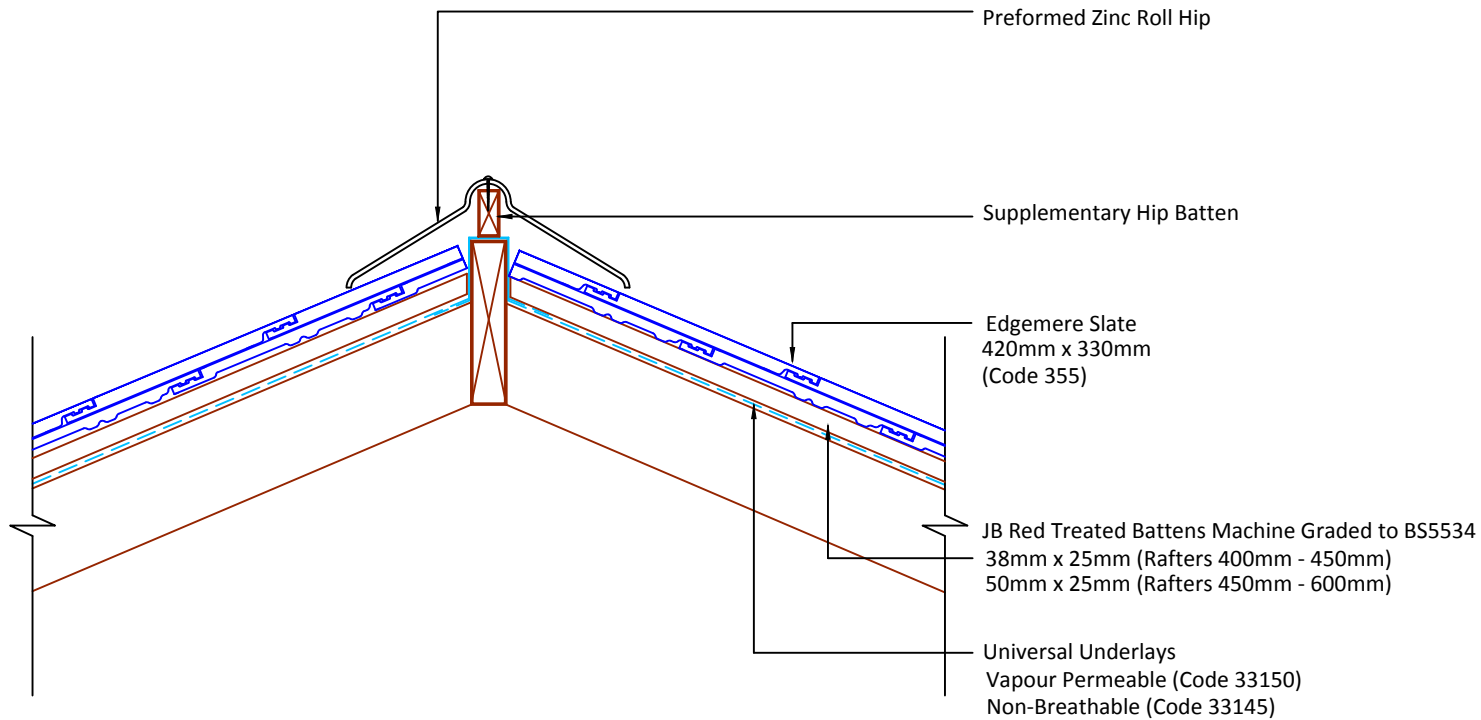

Feel free to talk to our experts at any time on 01283 722588.

Associated products & fixings

Edgemere Aluminium Nail Pack  
Code 30398 (500g)

Edgemere SoloFix Tile Clips  
Code 30441 (100 Pack)  
Code 30431 (500 Pack)

DRAWING NUMBER  
53635500

DRAWING REVISION  
A

DRAWING TITLE

Preformed Zinc Roll Hip

SCALE

1:10

Edgemere