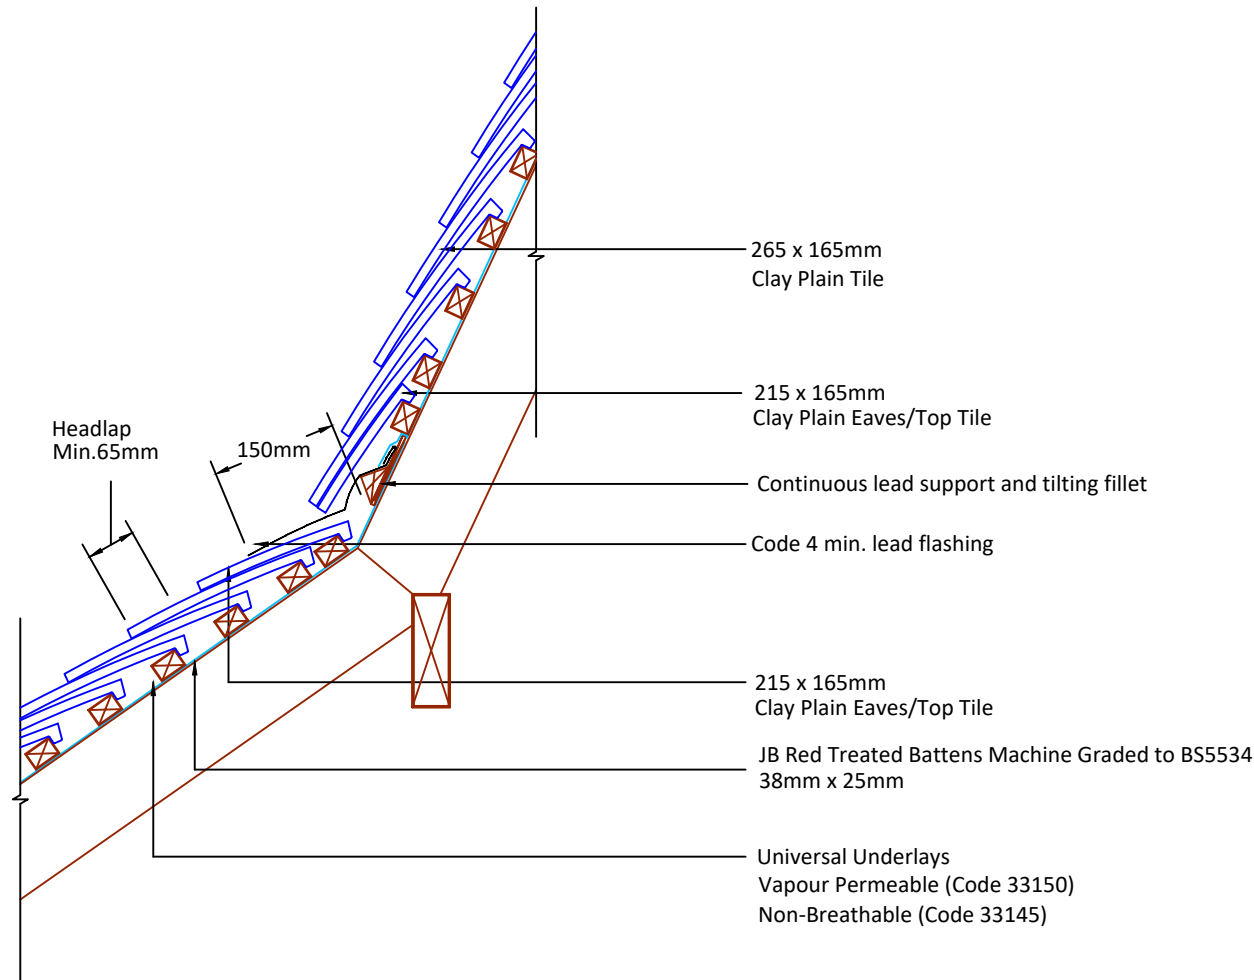

- Tilefix
- Specrite
- Estimator
- BIM

Visit marley.co.uk/technical-services for a full suite of online tools to help with your roof design, specification and fixing.

Feel free to talk to our experts at any time on 01283 722588.

Associated products & fixings

Plain Aluminium Nail Pack
Code 30348 (500g)

DRAWING NUMBER
800CPT35

DRAWING REVISION
A

DRAWING TITLE

Change of Roof Pitch

SCALE

1:10

Clay Plain