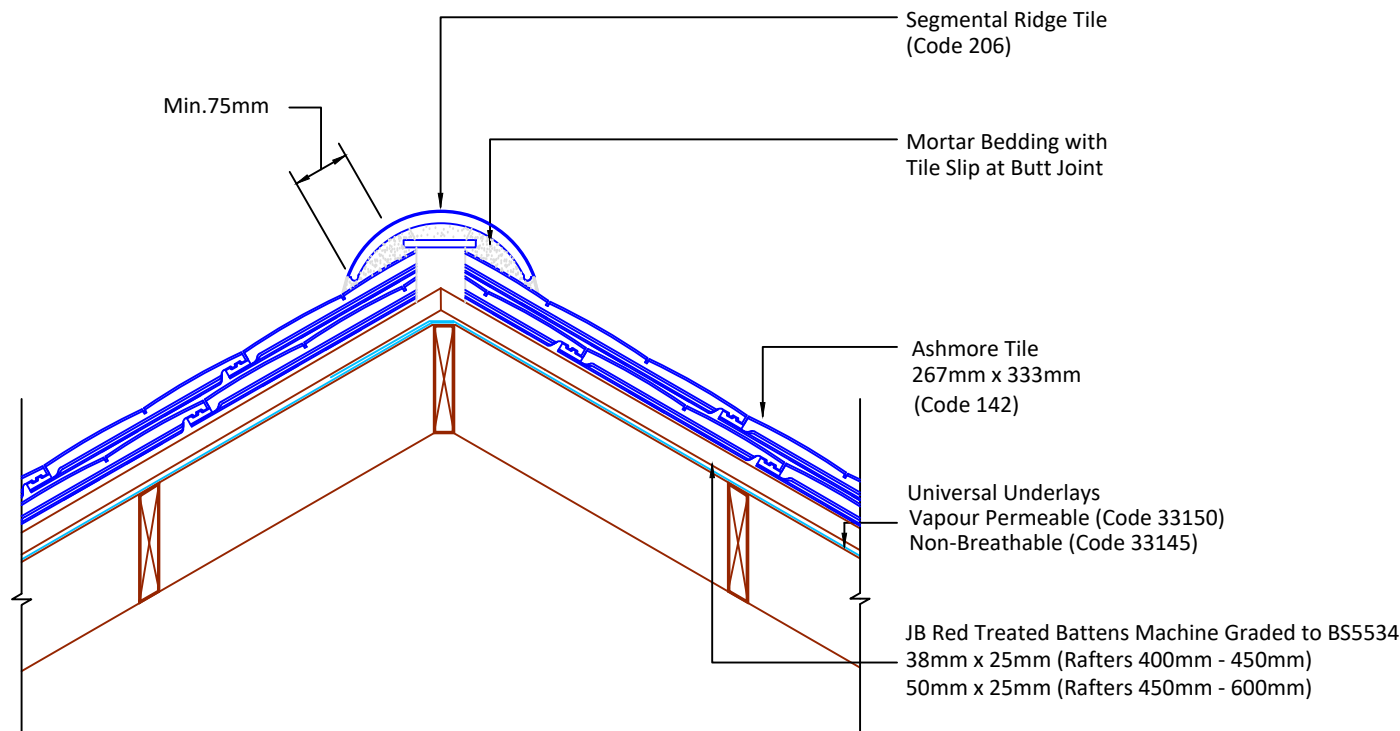

Feel free to talk to our experts at any time on 01283 722588.

Associated products & fixings

Ashmore Aluminium Nail Pack  
Code 30398 (500g)

Ashmore Stainless Steel Tile Clip  
Code 30130 (100 Pack)

DRAWING NUMBER  
55014200

DRAWING REVISION  
A

DRAWING TITLE

Mortar Bedded Hip - Segmental

SCALE

1:10

Ashmore