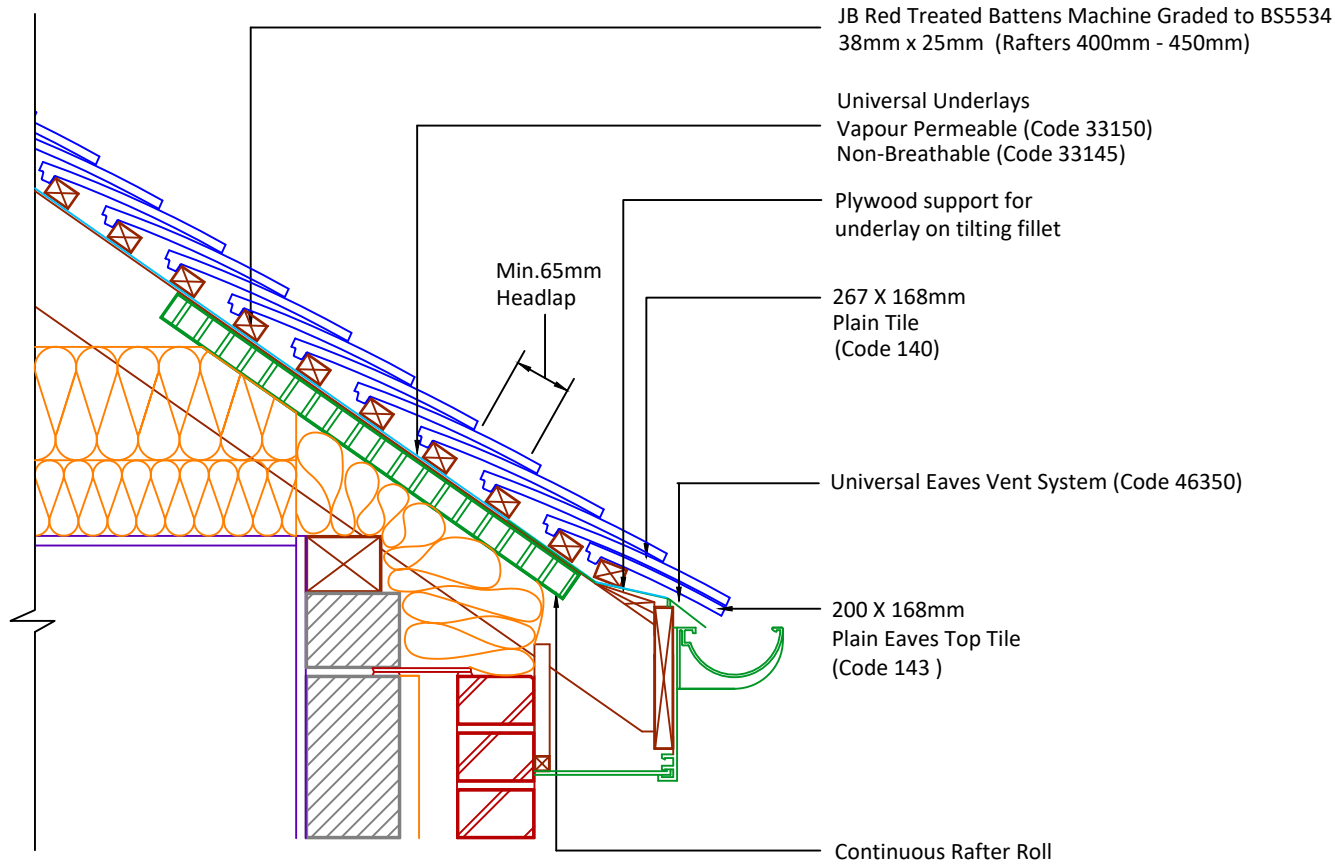

Tilefix Specrite

Estimator BIM

Visit marley.co.uk/technical-services for a full suite of online tools to help with your roof design, specification and fixing.

Feel free to talk to our experts at any time on 01283 722588.

Associated products & fixings

Plain Aluminium Nail Pack
Code 30348 (500g)

Continuous Rafter Roll (2 x 6 m)
purchased separately
(Code 46323)

DRAWING NUMBER
35314035

DRAWING REVISION
B

DRAWING TITLE

Fascia Ventilated Eaves 10mm - Cold Roof

SCALE

1:10

Plain