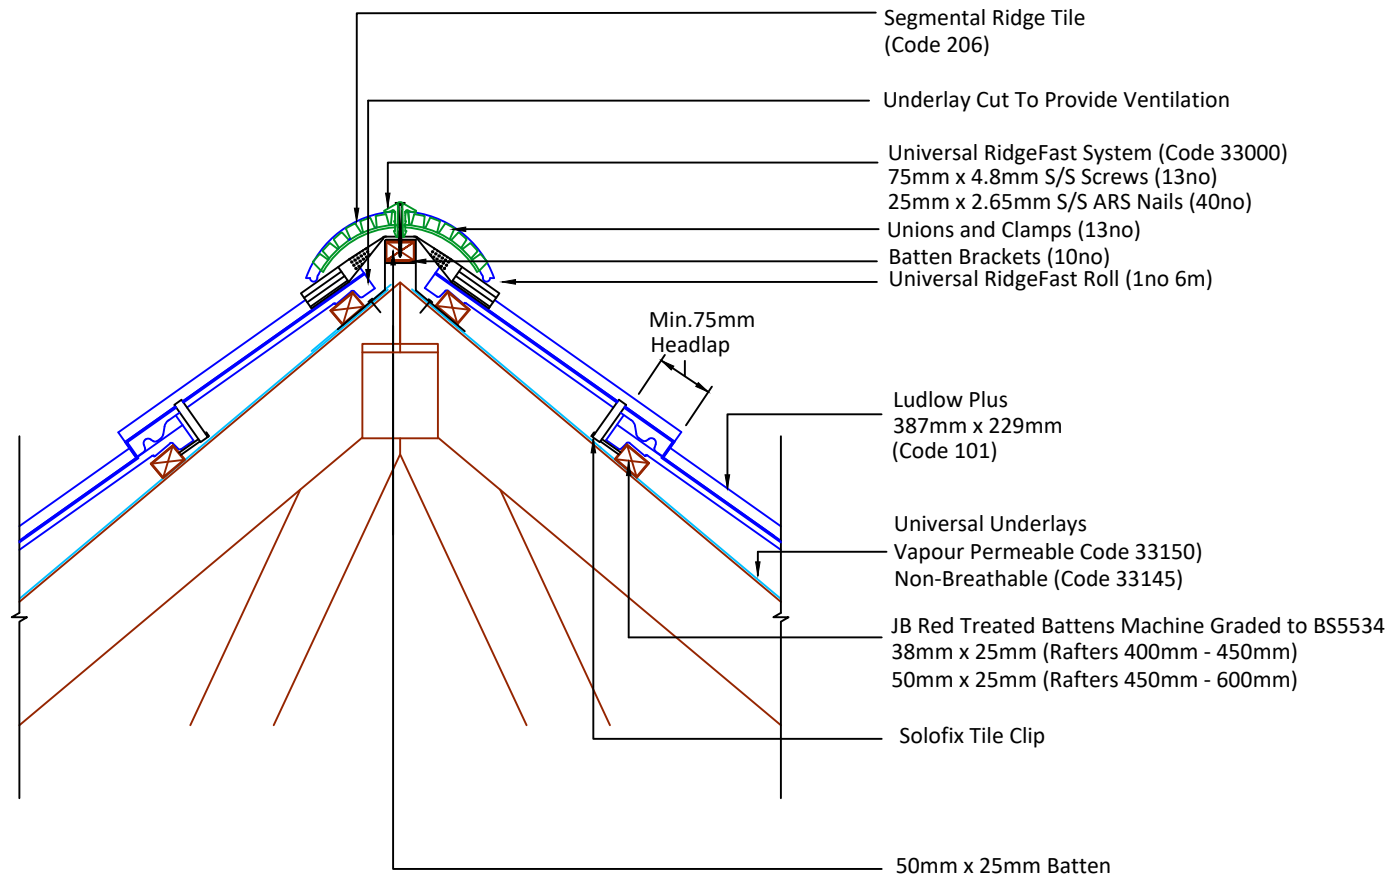

Feel free to talk to our experts at any time on 01283 722588.

Associated products & fixings

DRAWING NUMBER

79010140

DRAWING REVISION

A

DRAWING TITLE

RidgeFast Dry Veniltated Ridge - Segmental

SCALE

1:10

Ludlow Plus