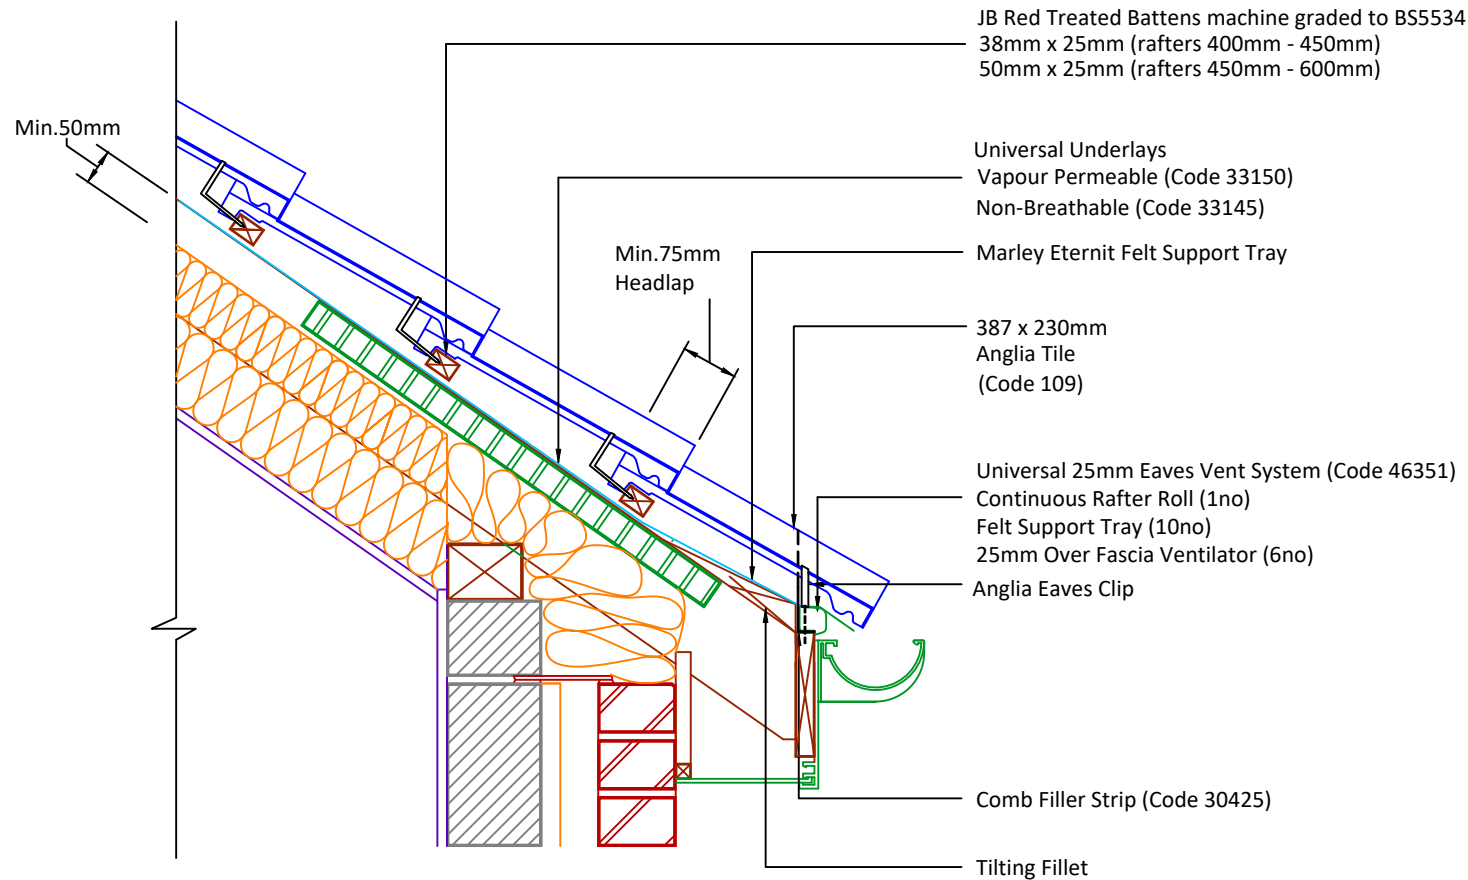

Anglia Eave Clip & Nail Packs  
Code 30274 (100 No)

Continuous Rafter Roll (2x6  
metre)  
(Available for purchase  
separately)  
Code 46323

DRAWING NUMBER  
35218635

DRAWING REVISION  
B

DRAWING TITLE

Fascia Ventilated Eaves 25mm - Warm Roof

SCALE

1:10

Anglia