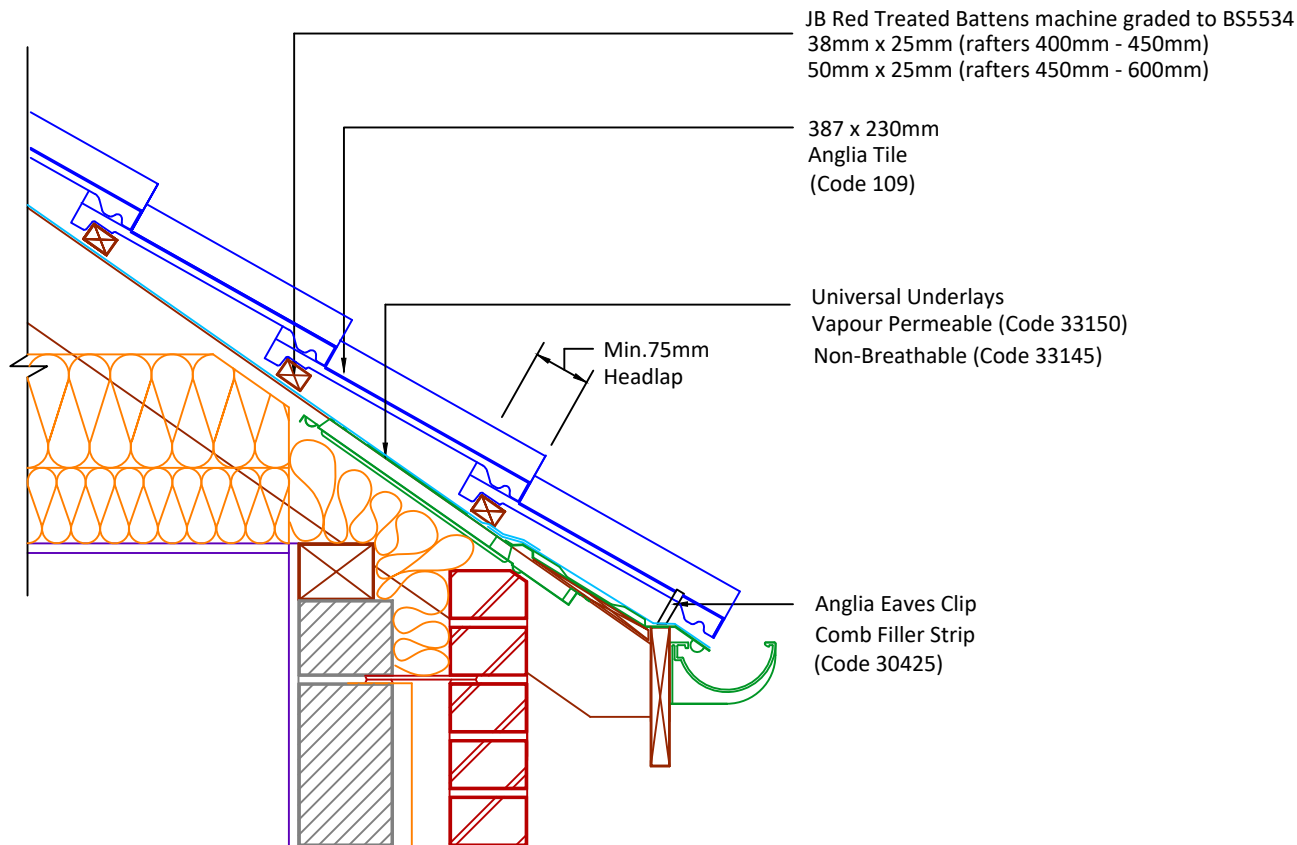

▲ Tilefix ▲ Specrite

▲ Estimator ▲ BIM

Visit marley.co.uk/technical-services for a full suite of online tools to help with your roof design, specification and fixing.

Feel free to talk to our experts at any time on 01283 722588.

Associated products & fixings

Anglia Aluminium Nail Pack
Code 30349 (500g)

Anglia SoloFix Tile Clips
Code 30444 (100 Pack)
Code 30434 (500 Pack)

Anglia Eave Clip & Nail Packs
Code 30274 (100 No)

Continuous Rafter Roll (2x6
metre)
(Available for purchase
separately)
Code 46323

DRAWING NUMBER
35918635

DRAWING REVISION
A

DRAWING TITLE

10mm Open Ventilated Eaves

SCALE

1:10

Anglia