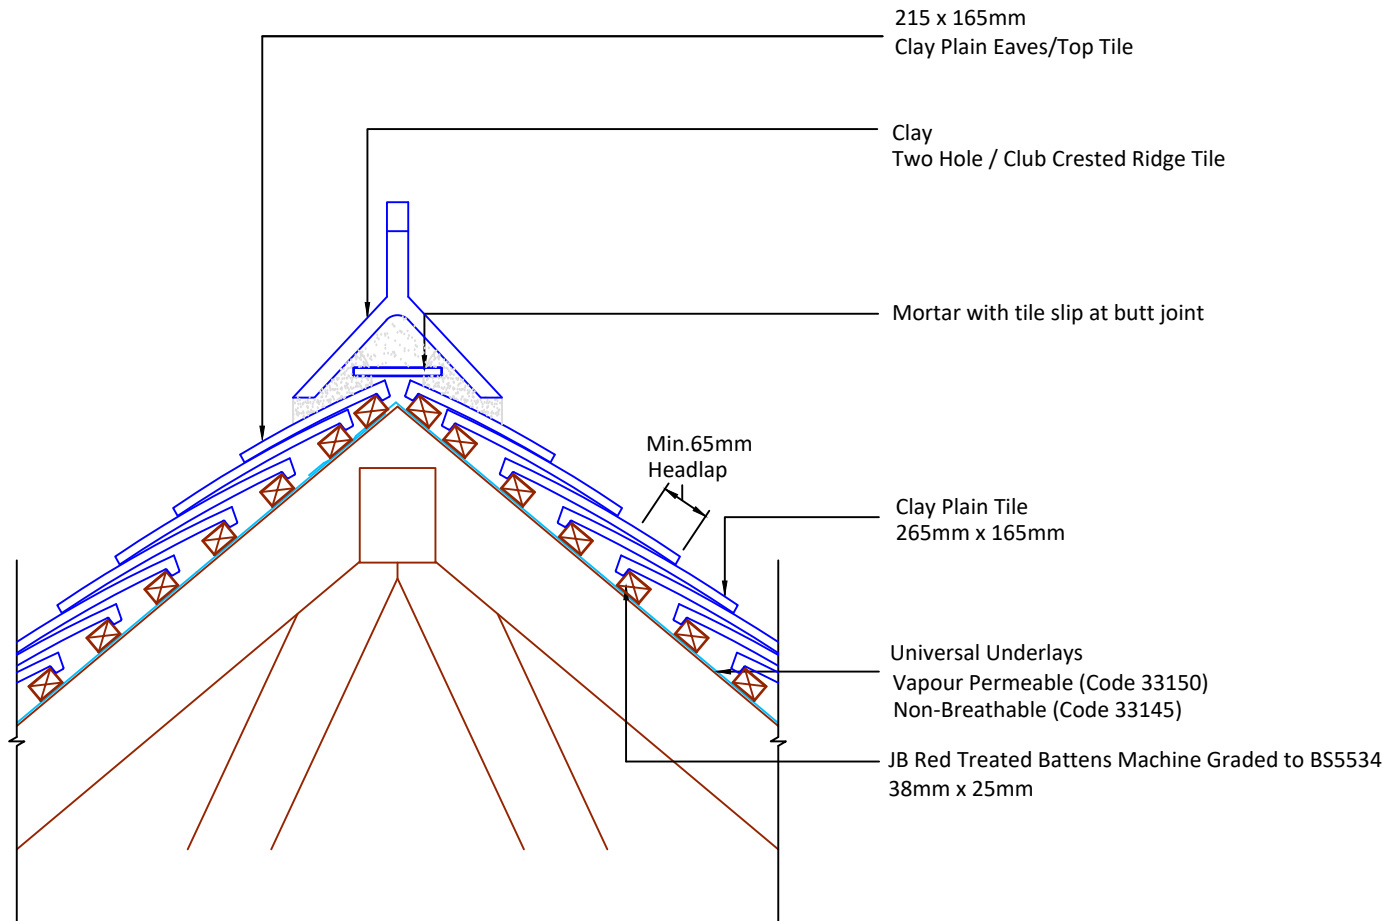

Tilefix Specrite
Estimator BIM

Visit marley.co.uk/technical-services for a full suite of online tools to help with your roof design, specification and fixing.

Feel free to talk to our experts at any time on 01283 722588.

Associated products & fixings

Plain Aluminium Nail Pack
Code 30348 (500g)

DRAWING NUMBER
735CPT40

DRAWING REVISION
A

DRAWING TITLE

Mortar Bedded Ridge - Two Hole Club Crested

SCALE

1:10

Clay Plain