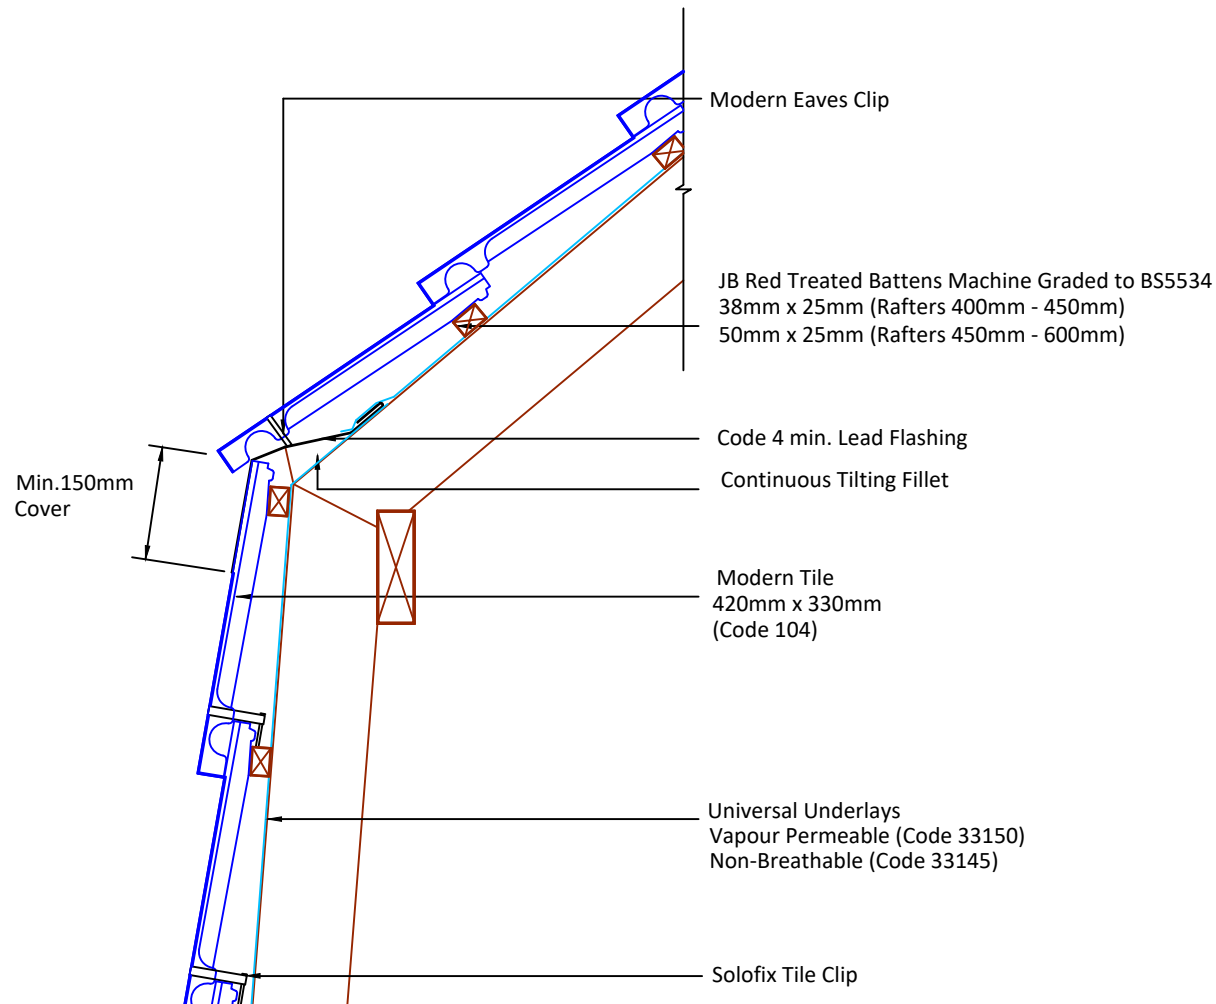

▲ Tilefix ▲ Specrite
▲ Estimator ▲ BIM

Visit marley.co.uk/technical-services
for a full suite of online tools to help with your
roof design, specification and fixing.

Feel free to talk to our experts at any time on
01283 722588.

Associated products & fixings
Modern Aluminium Nail Pack
Code 30350 (500g)

Modern SoloFix Tile Clips
Code 30440 (100 Pack)
Code 30430 (500 Pack)

Modern Verge Clip & Nail Pack
Code 30290 (50 Pack)

DRAWING NUMBER
80210440

DRAWING REVISION
A

DRAWING TITLE

Mansard - Tiling Below Change of Pitch

SCALE

1:10

Modern