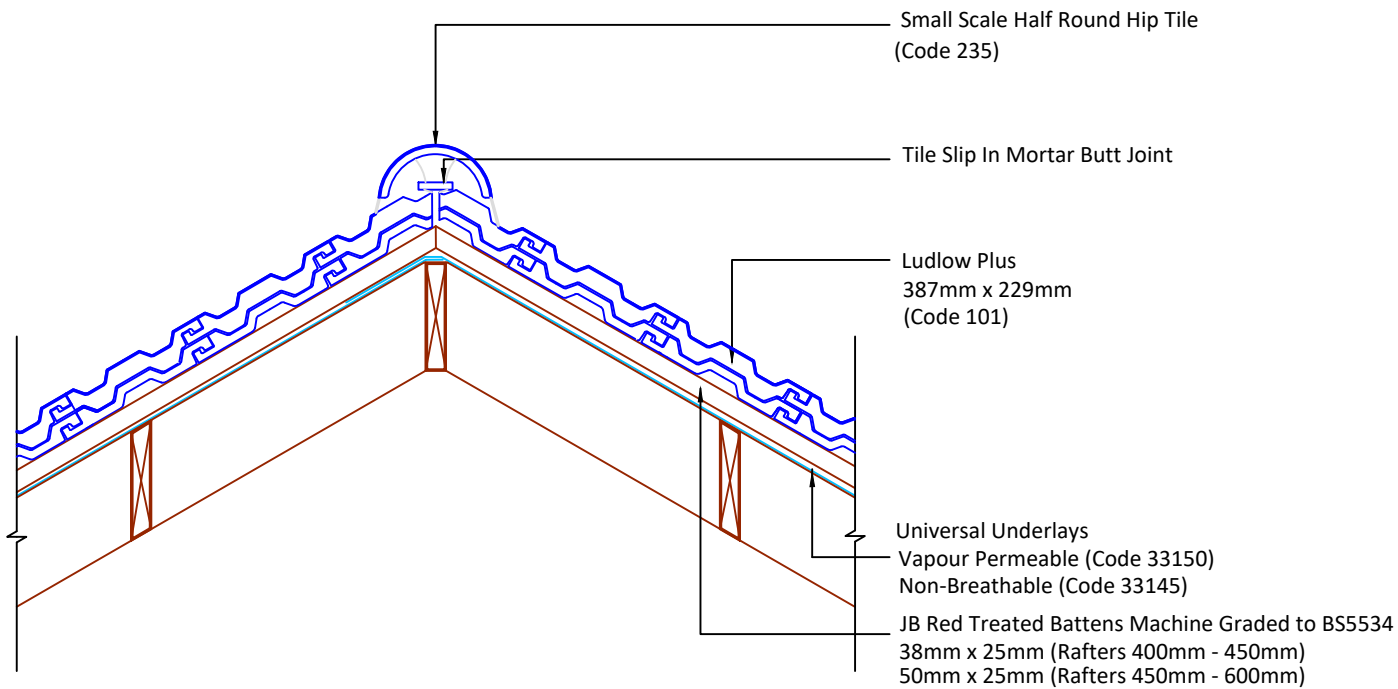

Visit marley.co.uk/technical-services for a full suite of online tools to help with your roof design, specification and fixing.

Feel free to talk to our experts at any time on 01283 722588.

Associated products & fixings

Ludlow Plus Aluminium Nail Pack
Code 30350 (500g)

Ludlow Plus SoloFix Tile Clips
Code 30440 (100 Pack)
Code 30430 (500 Pack)

DRAWING NUMBER
57510100

DRAWING REVISION
A

DRAWING TITLE

Small Scale Mortar Bedded - Half Round Hip

SCALE

1:10

Ludlow Plus