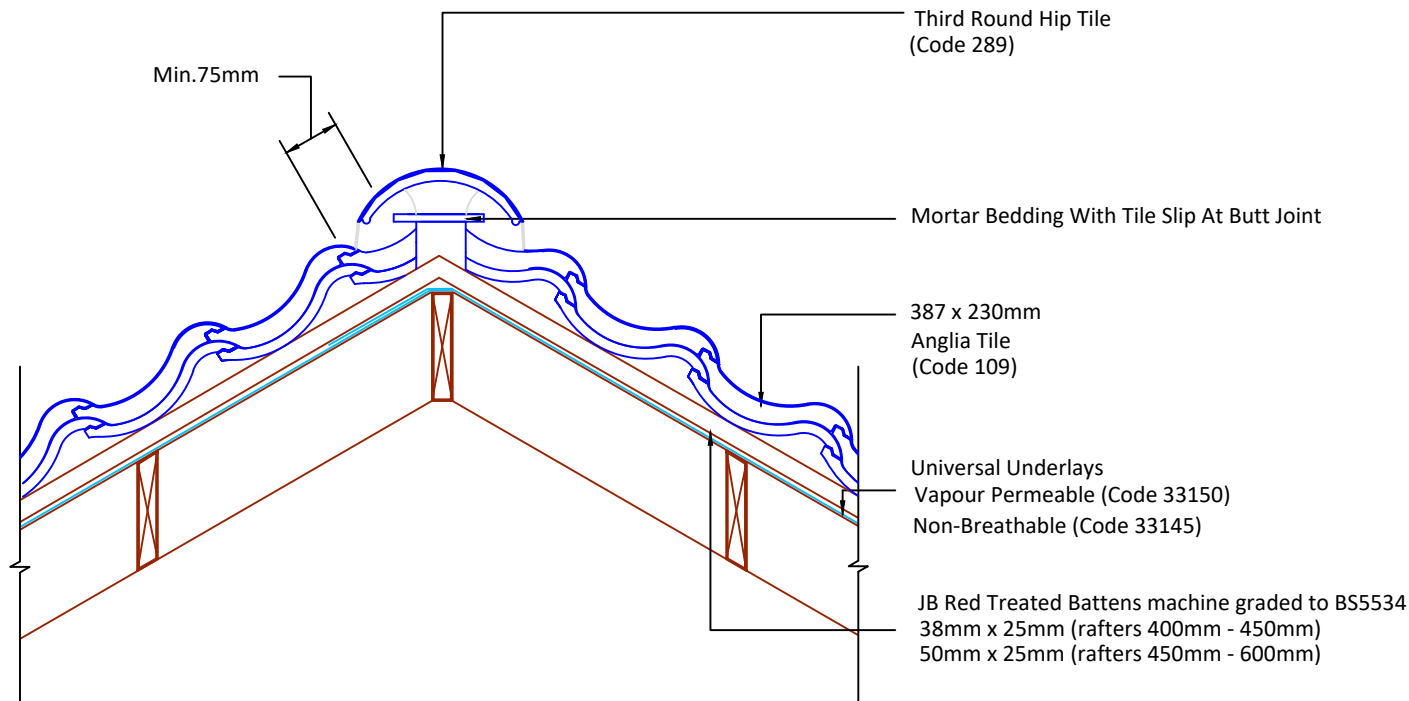

▲ Tilefix ▲ Specrite

▲ Estimator ▲ BIM

Visit marley.co.uk/technical-services for a full suite of online tools to help with your roof design, specification and fixing.

Feel free to talk to our experts at any time on 01283 722588.

Associated products & fixings

Anglia Aluminium Nail Pack
Code 30349 (500g)

Anglia SoloFix Tile Clips
Code 30444 (100 Pack)
Code 30434 (500 Pack)

DRAWING NUMBER
55618600

DRAWING REVISION
A

DRAWING TITLE

Mortar Bedded Hip - Third Round

SCALE

1:10

Anglia