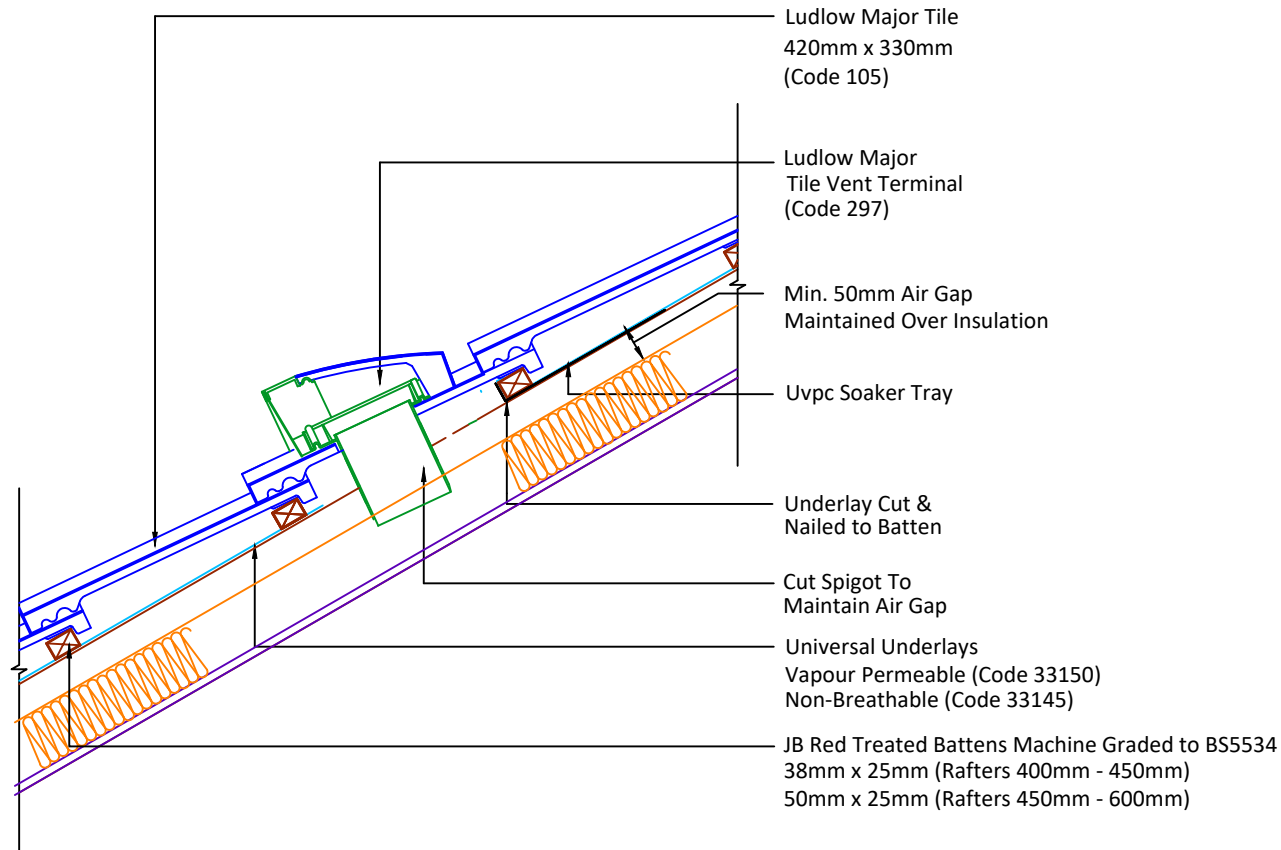

Tilefix Specrite
Estimator BIM

Visit marley.co.uk/technical-services
for a full suite of online tools to help with your
roof design, specification and fixing.

Feel free to talk to our experts at any time on
01283 722588.

Associated products & fixings

Ludlow Major Aluminium Nail
Pack
Code 30371 (500g)

Ludlow Major SoloFix Tile Clips
Code 30440 (100 Pack)
Code 30430 (500 Pack)

DRAWING NUMBER

84610530

DRAWING REVISION

A

DRAWING TITLE

Roof Slope Ventilator Tile Vent - Warm Roof

SCALE

1:10

Ludlow
Major