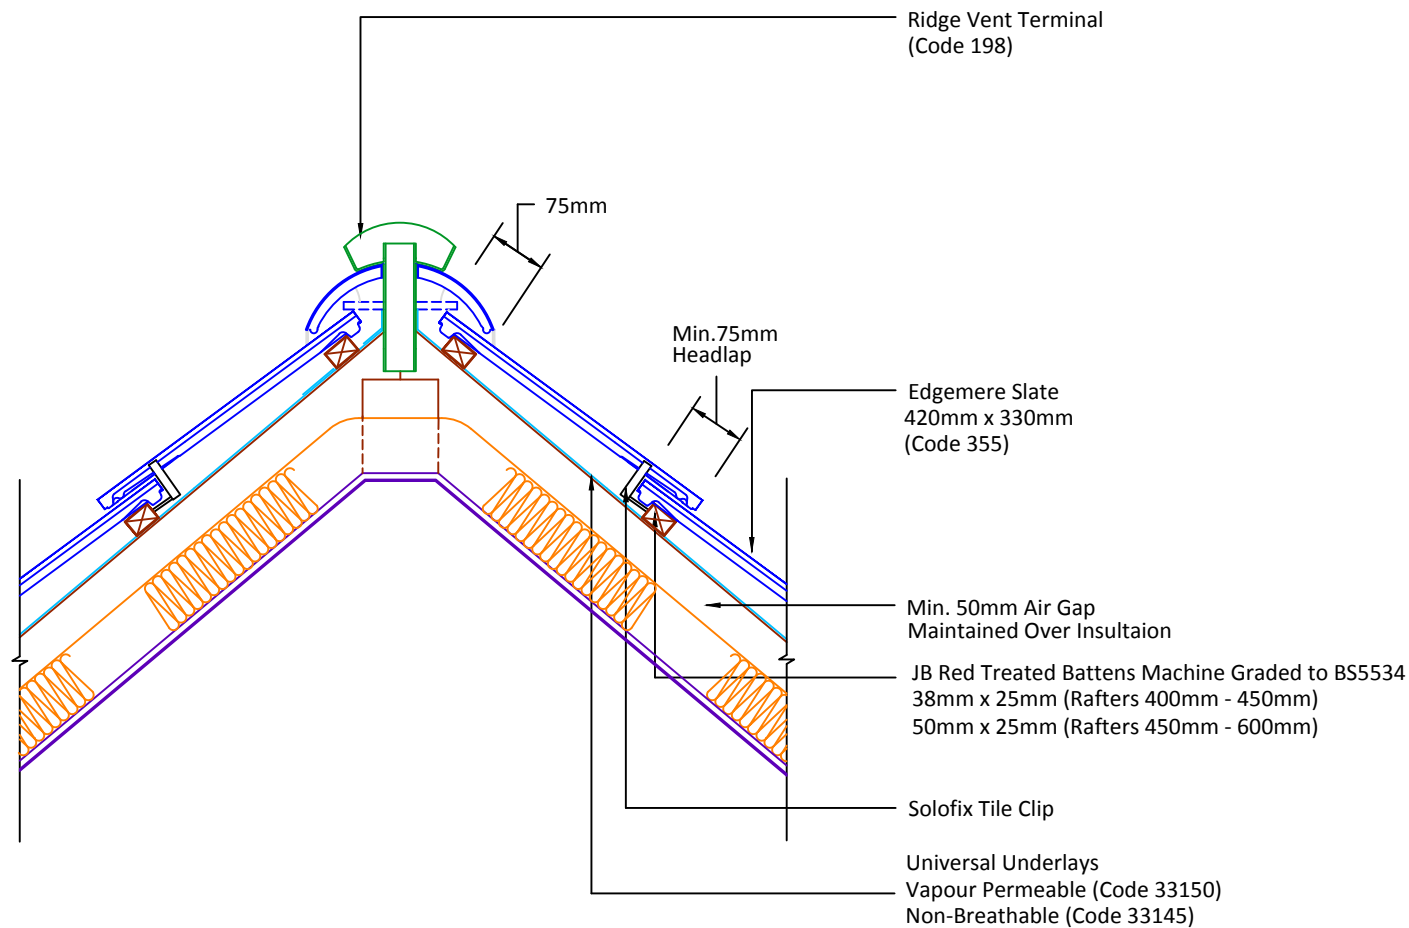

▲ Tilefix ▲ Specrite
▲ Estimator ▲ BIM

Visit marley.co.uk/technical-services
for a full suite of online tools to help with your
roof design, specification and fixing.

Feel free to talk to our experts at any time on
01283 722588.

Associated products & fixings
Edgemere Aluminium Nail Pack
Code 30398 (500g)

Edgemere SoloFix Tile Clips
Code 30441 (100 Pack)
Code 30431 (500 Pack)

DRAWING NUMBER
86135540

DRAWING REVISION
A

DRAWING TITLE

Warm Roof Ventilation - Mortar Bedded

SCALE

1:10

Edgemere