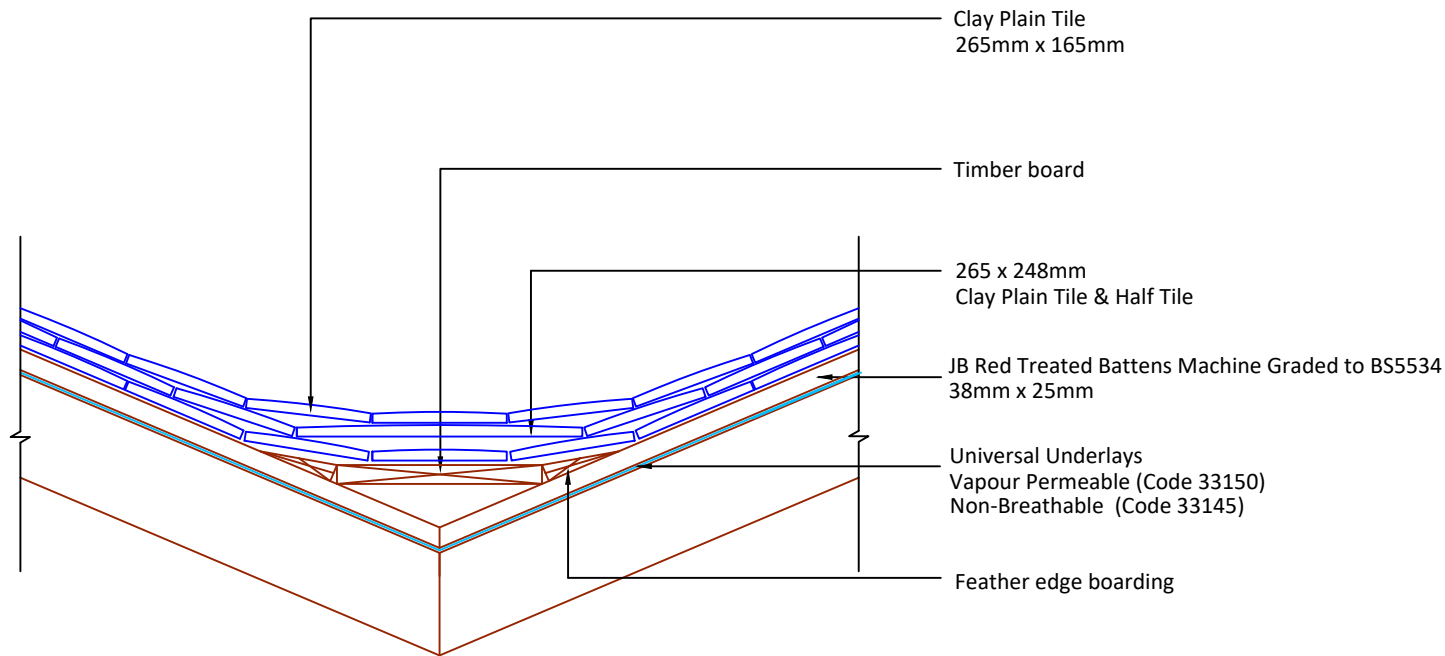

- ▲ Tilefix
- ▲ Specrite
- ▲ Estimator
- ▲ BIM

Visit marley.co.uk/technical-services for a full suite of online tools to help with your roof design, specification and fixing.

Feel free to talk to our experts at any time on 01283 722588.

Associated products & fixings

DRAWING NUMBER

645CPT00

DRAWING REVISION

A

DRAWING TITLE

Laced Valley

SCALE