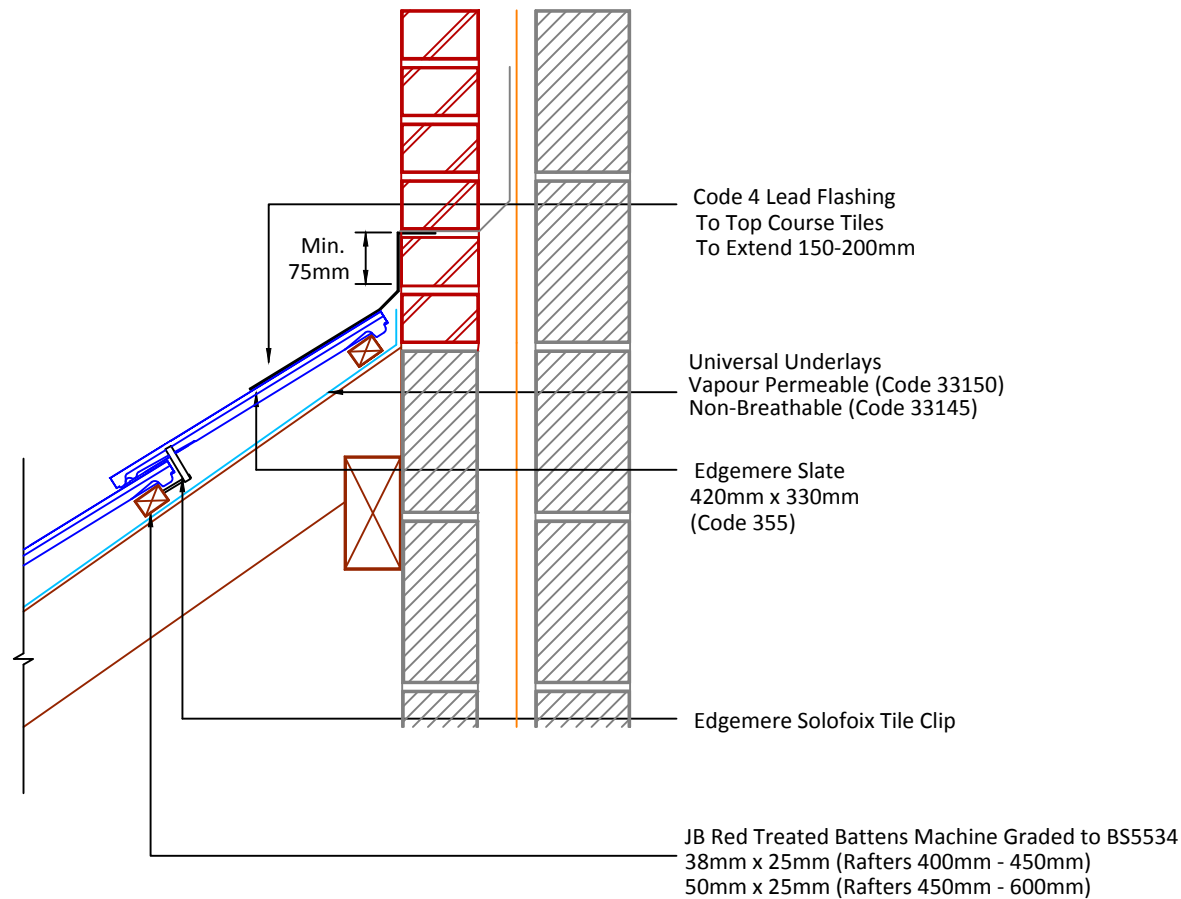

Tilefix Specrite

Estimator BIM

Visit marley.co.uk/technical-services for a full suite of online tools to help with your roof design, specification and fixing.

Feel free to talk to our experts at any time on 01283 722588.

Associated products & fixings

Edgemere Aluminium Nail Pack
Code 30398 (500g)

Edgemere SoloFix Tile Clips
Code 30441 (100 Pack)
Code 30431 (500 Pack)

Edgemere Eave Clip & Nail Packs
Code 30297 (100 No)

DRAWING NUMBER
67035535

DRAWING REVISION
A

DRAWING TITLE

Top Edge Abutment - Lead Flashing

SCALE

1:10

Edgemere