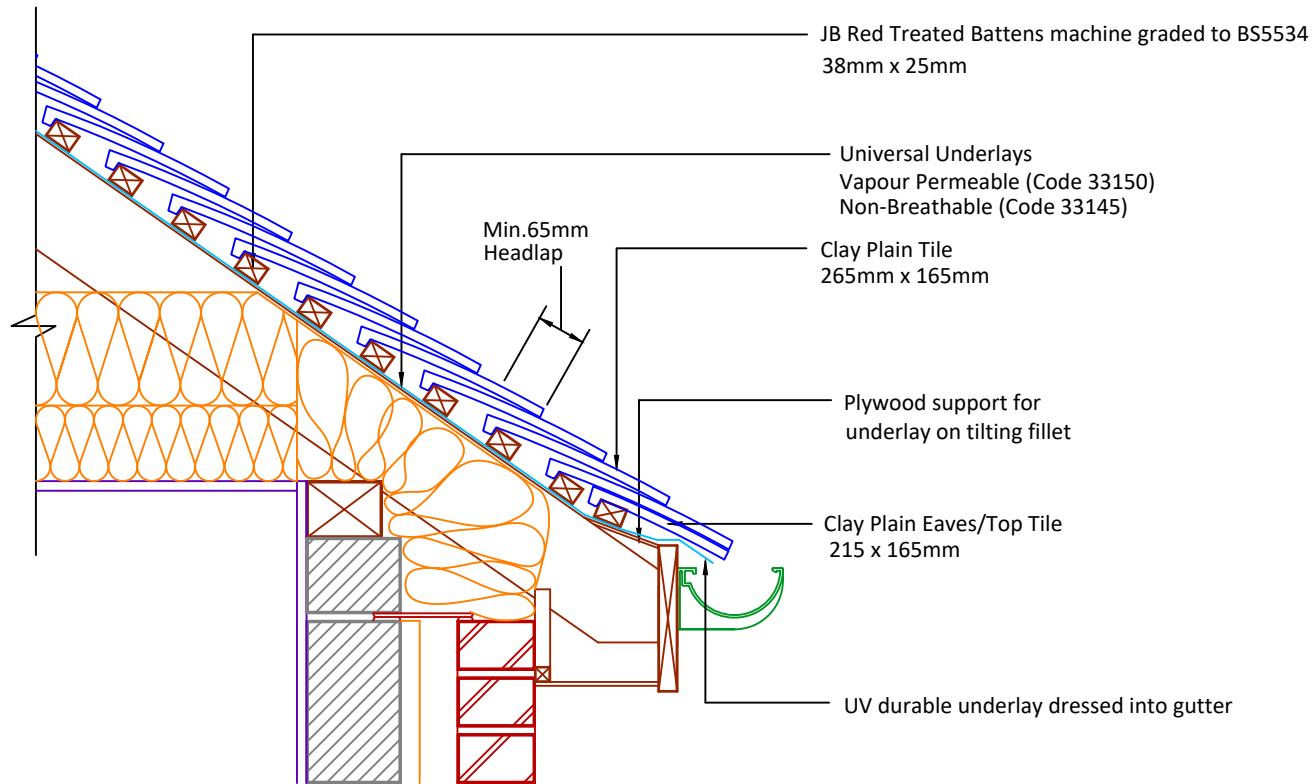

- Tilefix
- Specrite
- Estimator
- BIM

Visit marley.co.uk/technical-services for a full suite of online tools to help with your roof design, specification and fixing.

Feel free to talk to our experts at any time on 01283 722588.

Associated products & fixings

Plain Aluminium Nail Pack
Code 30348 (500g)

Continuous Rafter Roll (2x6 metre)
(Available for purchase separately)
Code 46323

DRAWING NUMBER
365CPT35

DRAWING REVISION
A

DRAWING TITLE

Unventilated Eaves - Cold Roof

SCALE

1:10

Clay Plain