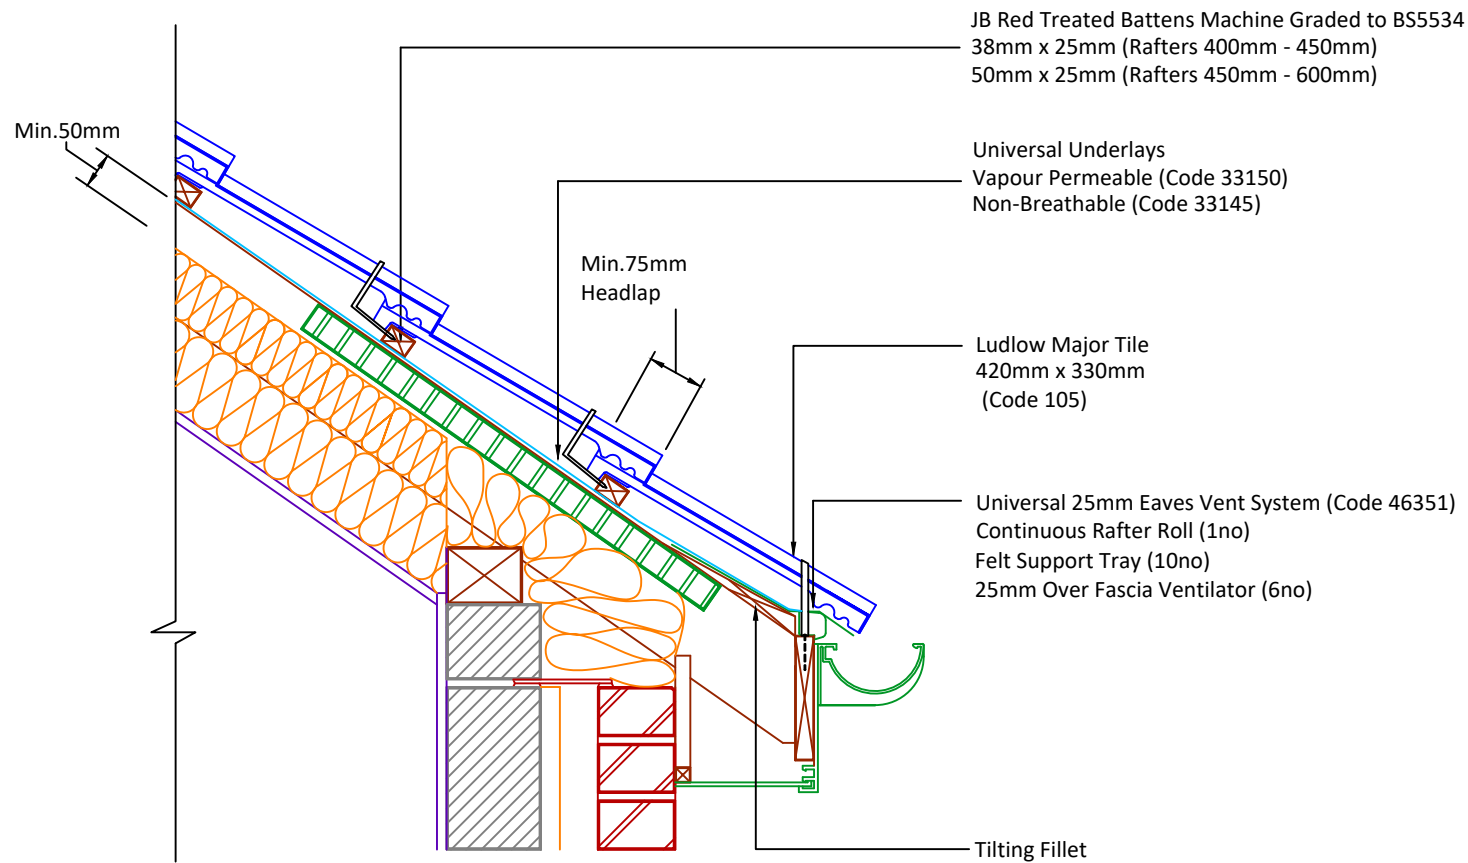

Tilefix Specrite
Estimator BIM

Visit marley.co.uk/technical-services
for a full suite of online tools to help with your
roof design, specification and fixing.

Feel free to talk to our experts at any time on
01283 722588.

Associated products & fixings

Ludlow Major Aluminium Nail
Pack
Code 30371 (500g)

Ludlow Major SoloFix Tile Clips
Code 30440 (100 Pack)
Code 30430 (500 Pack)

Ludlow Major Eave Clip &
Nail Packs
Code 30277 (100 No)

Continuous Rafter Roll (2x6
metre)
(Available for purchase
separately)
Code 46323

DRAWING NUMBER

35210535

DRAWING REVISION

B

DRAWING TITLE

Fascia Ventilated Eaves 25mm - Warm Roof

SCALE