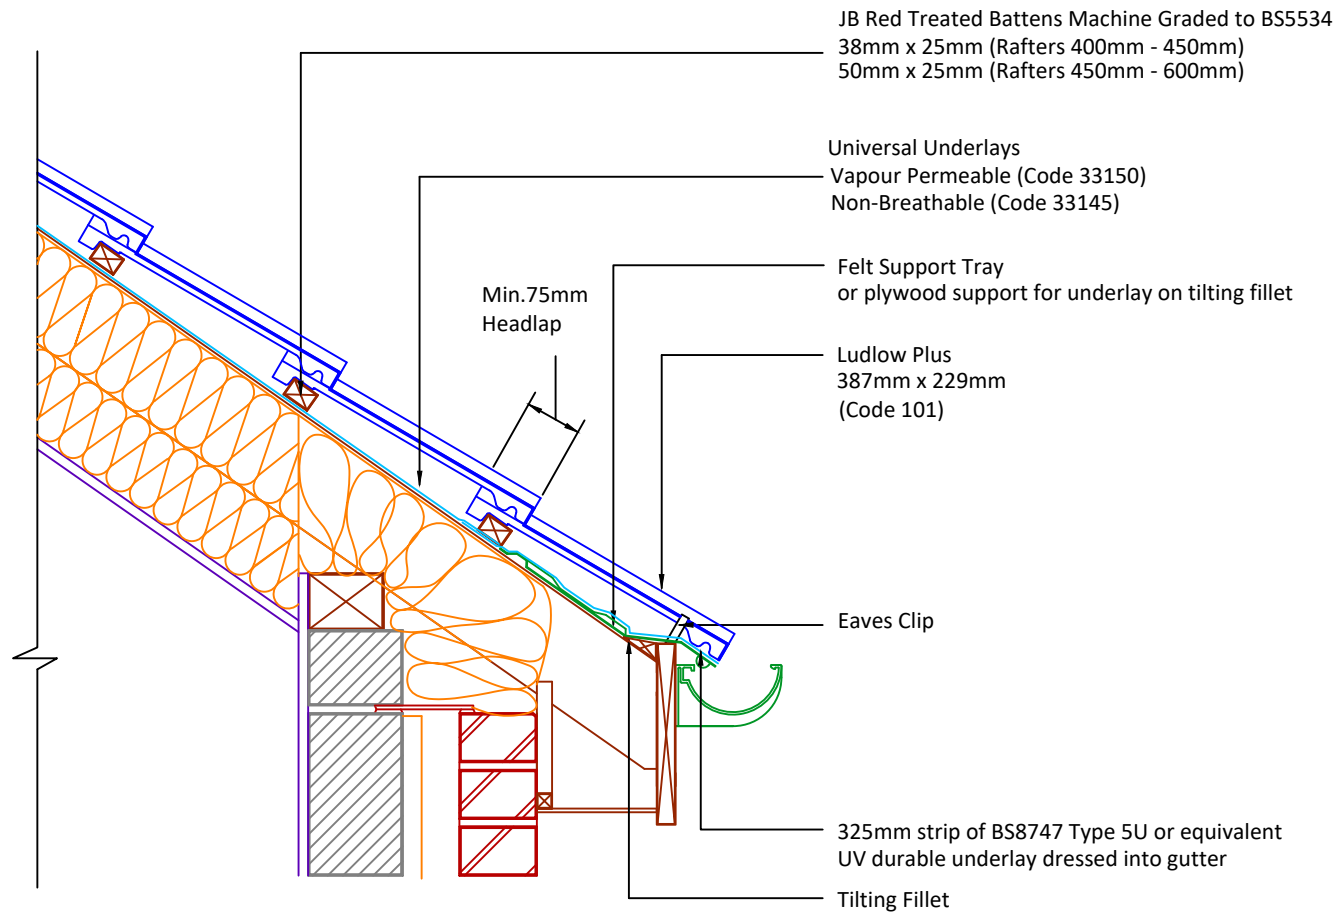

▲ Tilefix ▲ Specrite

▲ Estimator ▲ BIM

Visit marley.co.uk/technical-services for a full suite of online tools to help with your roof design, specification and fixing.

Feel free to talk to our experts at any time on 01283 722588.

Associated products & fixings

Ludlow Plus Aluminium Nail Pack
Code 30350 (500g)

Ludlow Plus SoloFix Tile Clips
Code 30440 (100 Pack)
Code 30430 (500 Pack)

Ludlow Plus Eave Clip & Nail Packs
Code 30277 (100 No)

Continuous Rafter Roll (2x6 metre)
(Available for purchase separately)
Code 46323

DRAWING NUMBER
36610135

DRAWING REVISION
A

DRAWING TITLE

Unventilated Eaves - Warm Roof

SCALE

1:10

Ludlow
Plus