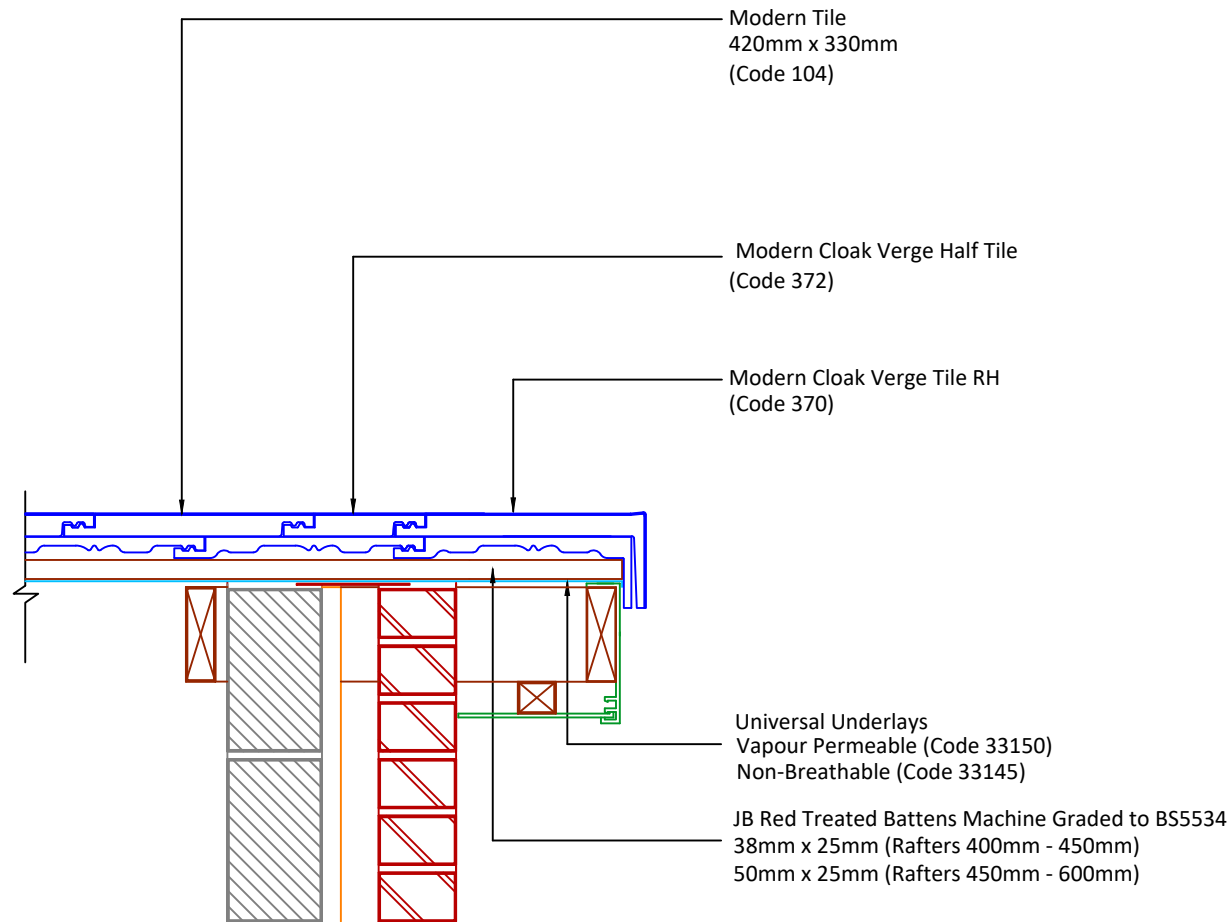

▲ Tilefix ▲ Specrite
▲ Estimator ▲ BIM

Visit marley.co.uk/technical-services
for a full suite of online tools to help with your
roof design, specification and fixing.

Feel free to talk to our experts at any time on
01283 722588.

Associated products & fixings
Modern Aluminium Nails
Code 30350 (500g)

Modern Cloak Verge Half Tile
Code 372

Modern Cloak Verge Fixing Kit
Code 53730

DRAWING NUMBER
43410400

DRAWING REVISION
B

DRAWING TITLE

Cloak Verge to Bargeboard - RH

SCALE

1:10

Modern