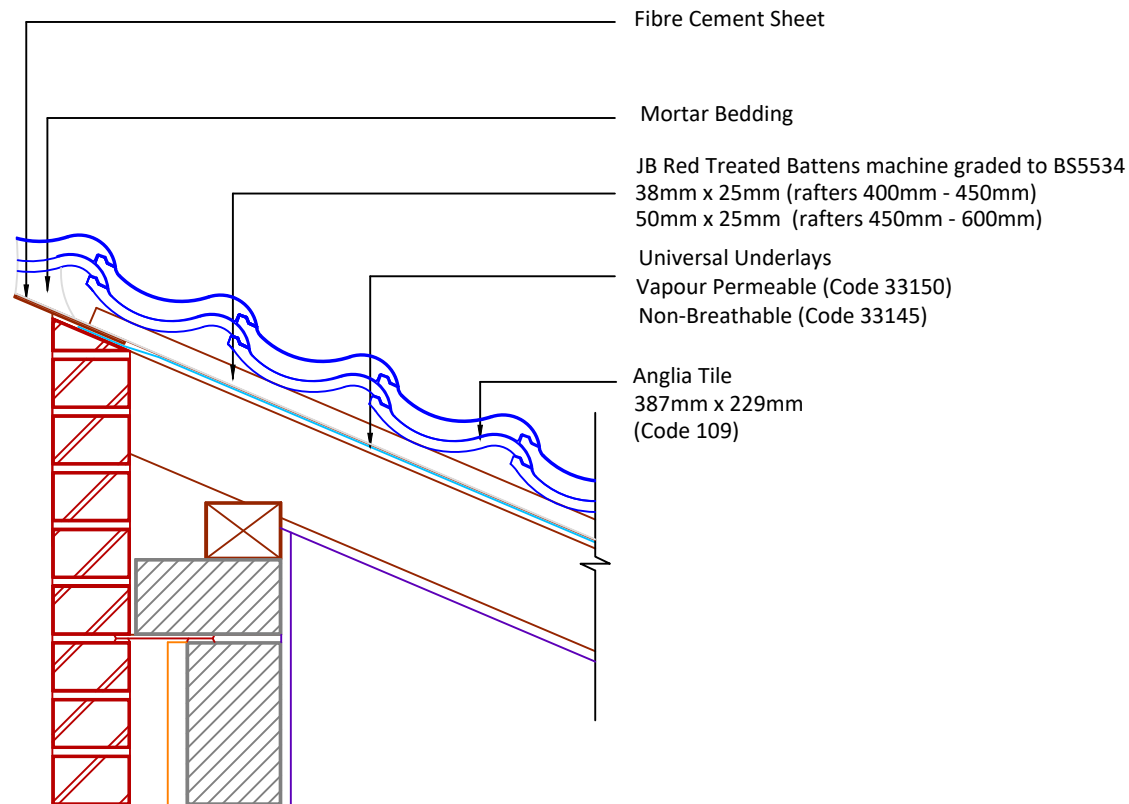

Feel free to talk to our experts at any time on 01283 722588.

Associated products & fixings

Anglia Aluminium Nail Pack  
Code 30349 (500g)

Anglia SoloFix Tile Clips  
Code 30444 (100 Pack)  
Code 30434 (500 Pack)

Anglia RH Verge Clip & Nail  
Pack  
Code 30284 (50 Pack)

Anglia LH Verge Clip & Nail  
Pack  
Code 30286 (50 Pack)

DRAWING NUMBER  
44318600

DRAWING REVISION  
A

DRAWING TITLE

Mortar Bedded Raking Verge with Bedded Fibre Cement Undercloak LH

SCALE

1:10

Anglia