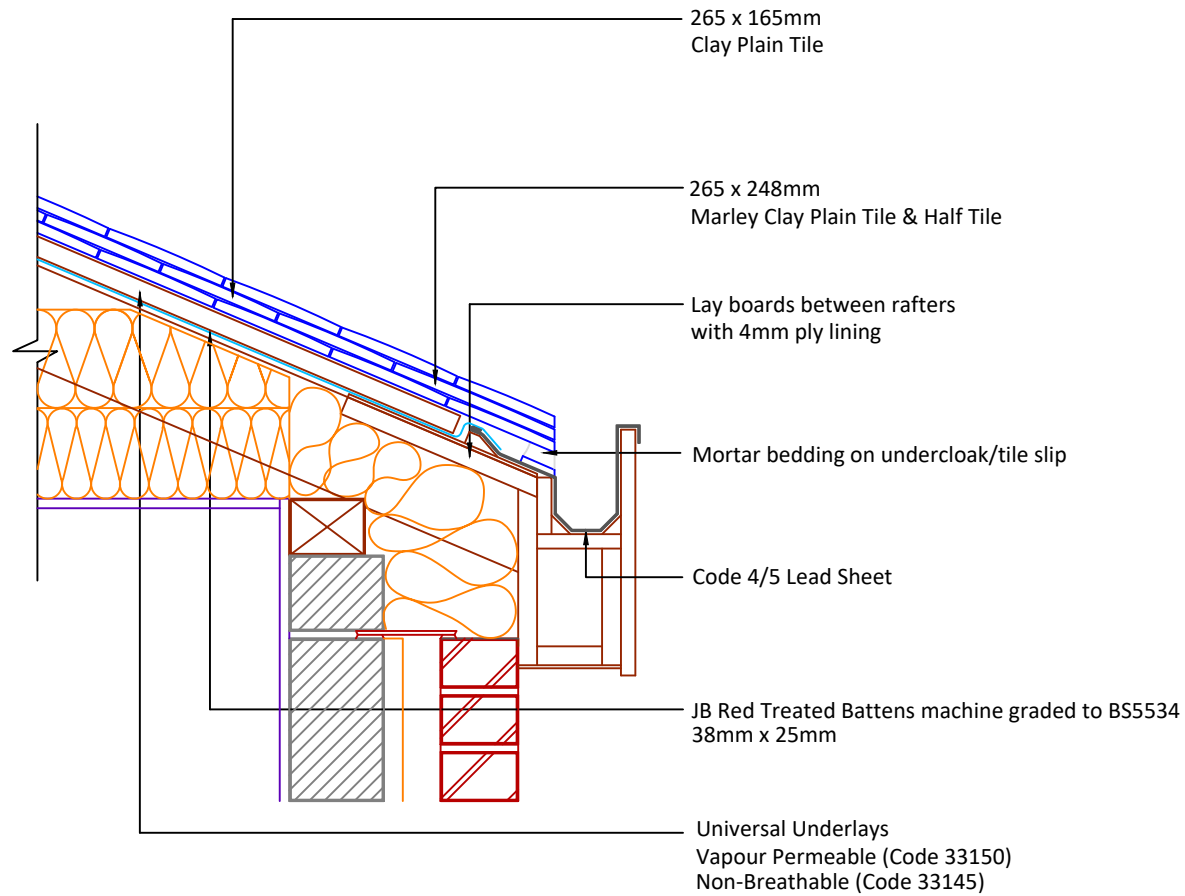

Feel free to talk to our experts at any time on 01283 722588.

Associated products & fixings

Plain Aluminium Nail Pack  
Code 30348 (500g)

Continuous Rafter Roll (2x6 metre)  
(Available for purchase separately)  
Code 46323

DRAWING NUMBER  
376CPT00

DRAWING REVISION  
A

DRAWING TITLE

Unventilated Raking Eaves RH

SCALE

1:10

Clay Plain