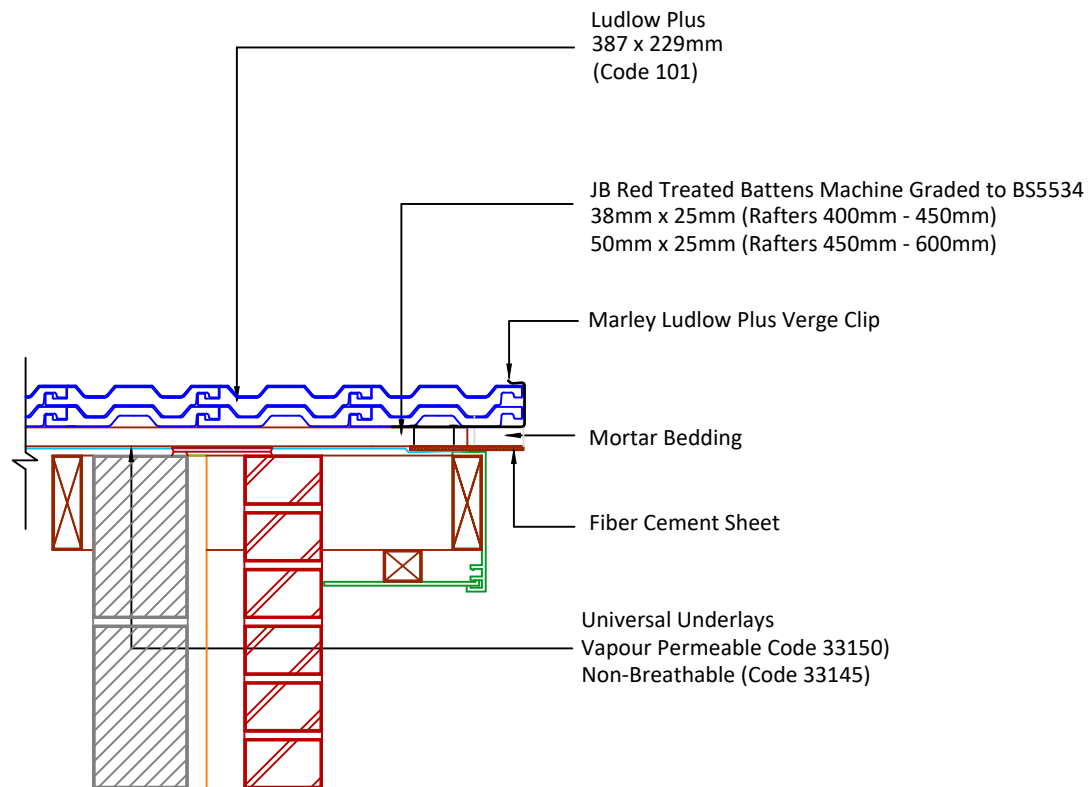

▲ Tilefix ▲ Specrite

▲ Estimator ▲ BIM

Visit marley.co.uk/technical-services for a full suite of online tools to help with your roof design, specification and fixing.

Feel free to talk to our experts at any time on 01283 722588.

Associated products & fixings

Ludlow Plus Aluminium Nail Pack
Code 30350 (500g)

Ludlow Plus SoloFix Tile Clips
Code 30440 (100 Pack)
Code 30430 (500 Pack)

Ludlow Plus Verge Clip & Nail Pack
Code 30290 (50 Pack)

DRAWING NUMBER
45610100

DRAWING REVISION
A

DRAWING TITLE

Mortar Bedded Verge with Nailed Fibre Cement Undercloak RH

SCALE

1:10

Ludlow
Plus