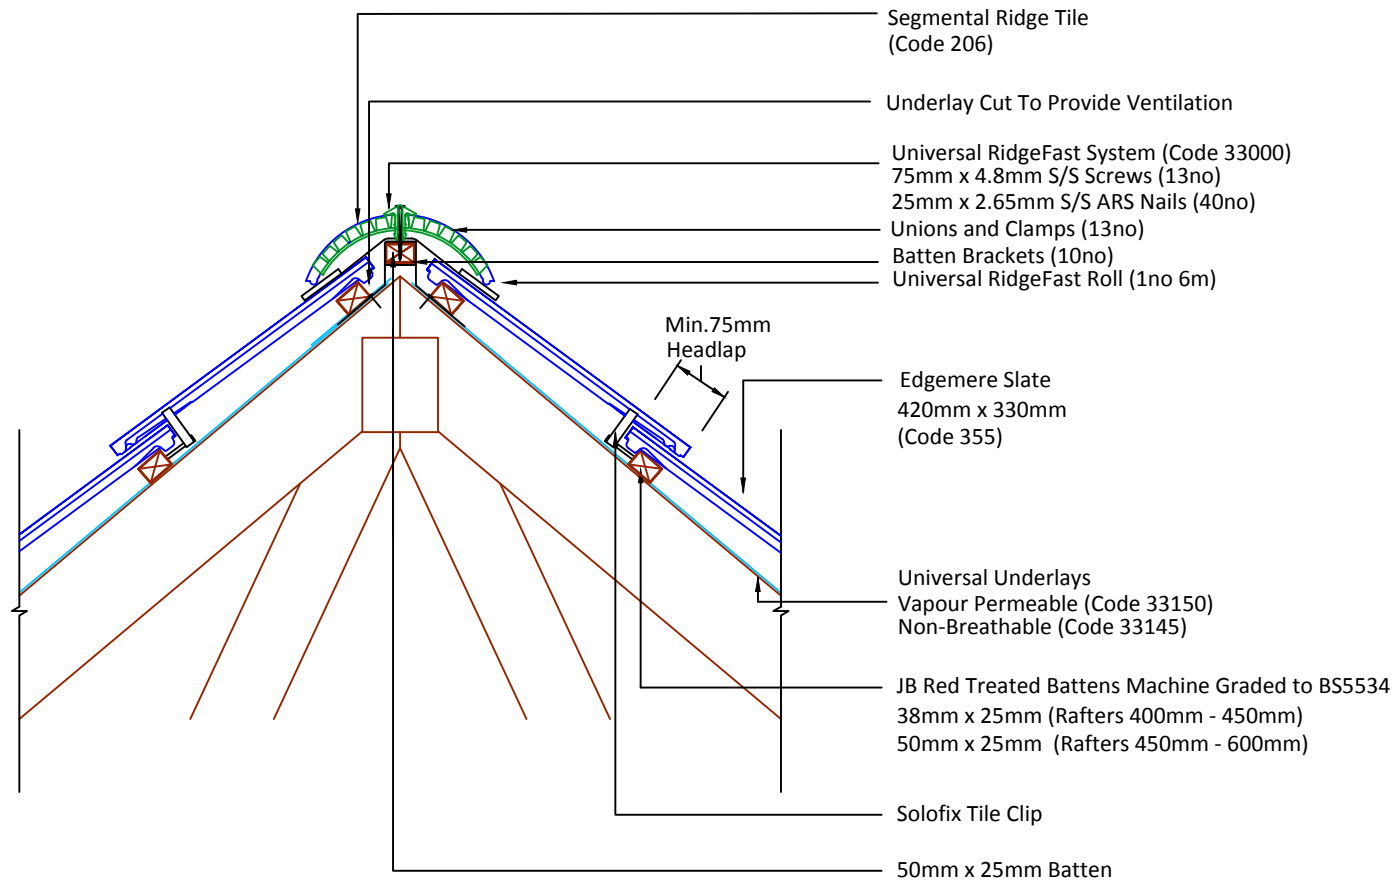

Associated products & fixings

DRAWING NUMBER  
79035540

DRAWING TITLE

RidgeFast Dry Ventilated Ridge - Segmental

SCALE

1:10

DRAWING REVISION  
A

Edgemere