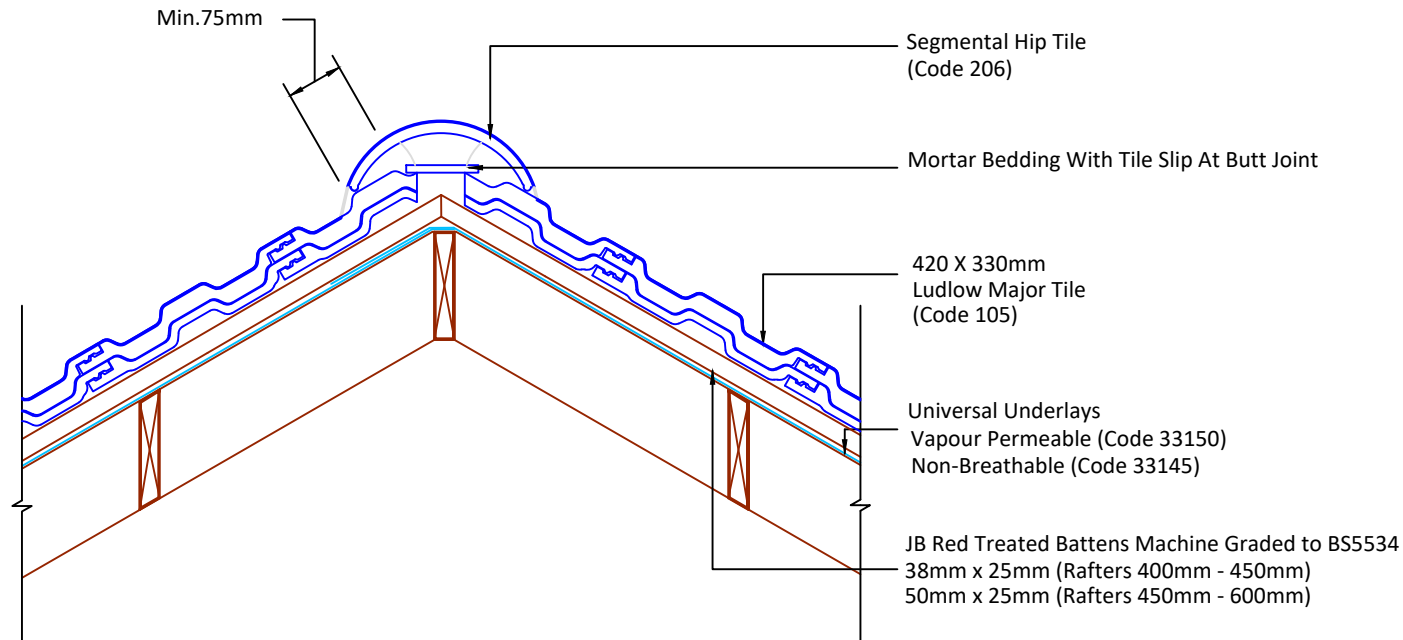

Tilefix Specrite
Estimator BIM

Visit marley.co.uk/technical-services for a full suite of online tools to help with your roof design, specification and fixing.

Feel free to talk to our experts at any time on 01283 722588.

Associated products & fixings

Ludlow Major Aluminium Nail Pack
Code 30371 (500g)

Ludlow Major SoloFix Tile Clips
Code 30440 (100 Pack)
Code 30430 (500 Pack)

DRAWING NUMBER
55010500

DRAWING REVISION
A

DRAWING TITLE

Mortar Bedded Hip - Segmental

SCALE

1:10

Ludlow
Major