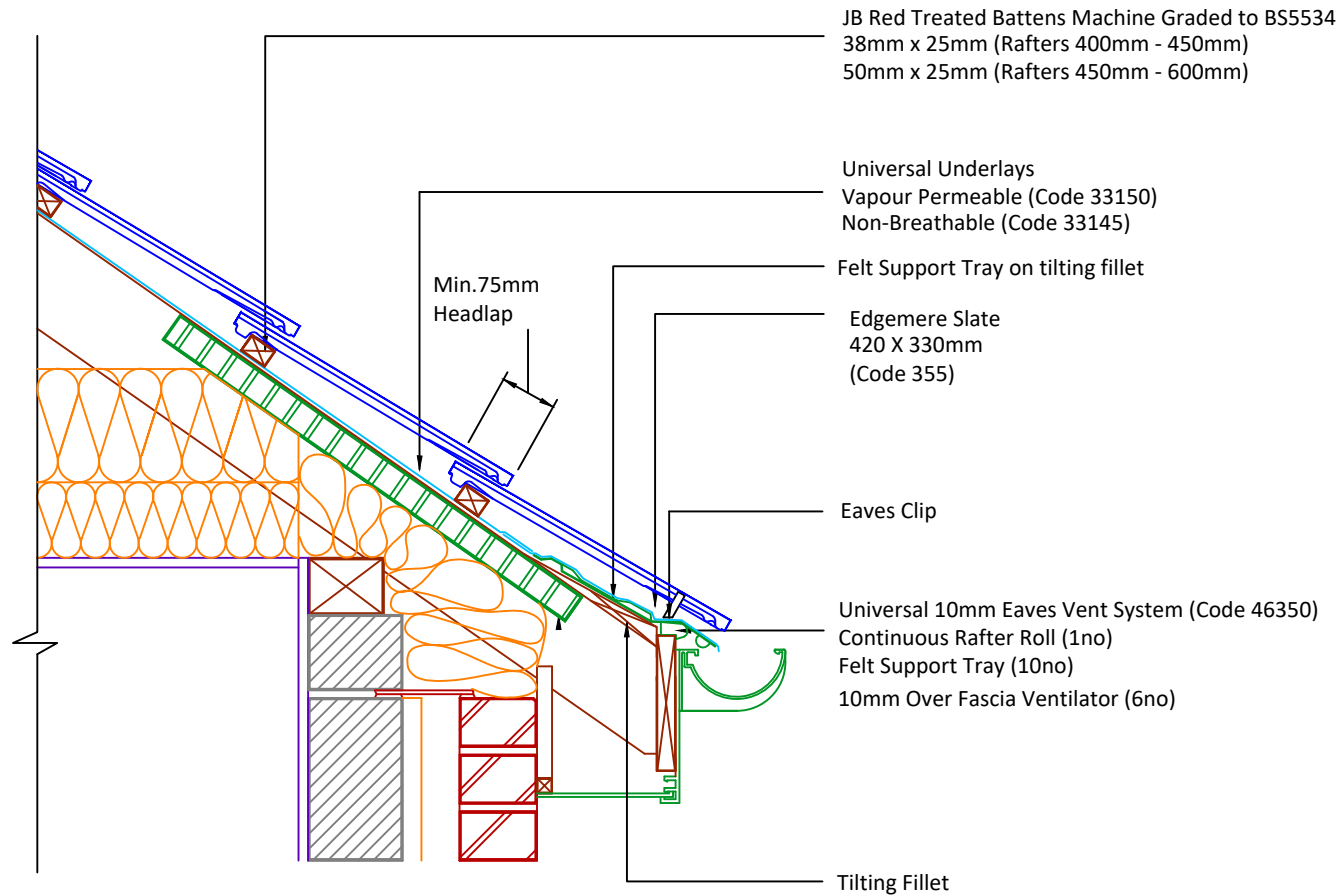

Associated products & fixings

Edgemere Aluminium Nail Pack  
Code 30398 (500g)

Edgemere SoloFix Tile Clips  
Code 30441 (100 Pack)  
Code 30431 (500 Pack)

Edgemere Eave Clip & Nail Packs  
Code 30297 (100 No)

Continuous Rafter Roll (2x6 m)  
purchased separately  
(Code 46323)

DRAWING NUMBER  
35335535

DRAWING REVISION  
A

DRAWING TITLE

Fascia Ventilated Eaves 10mm - Cold Roof

SCALE

1:10

Edgemere