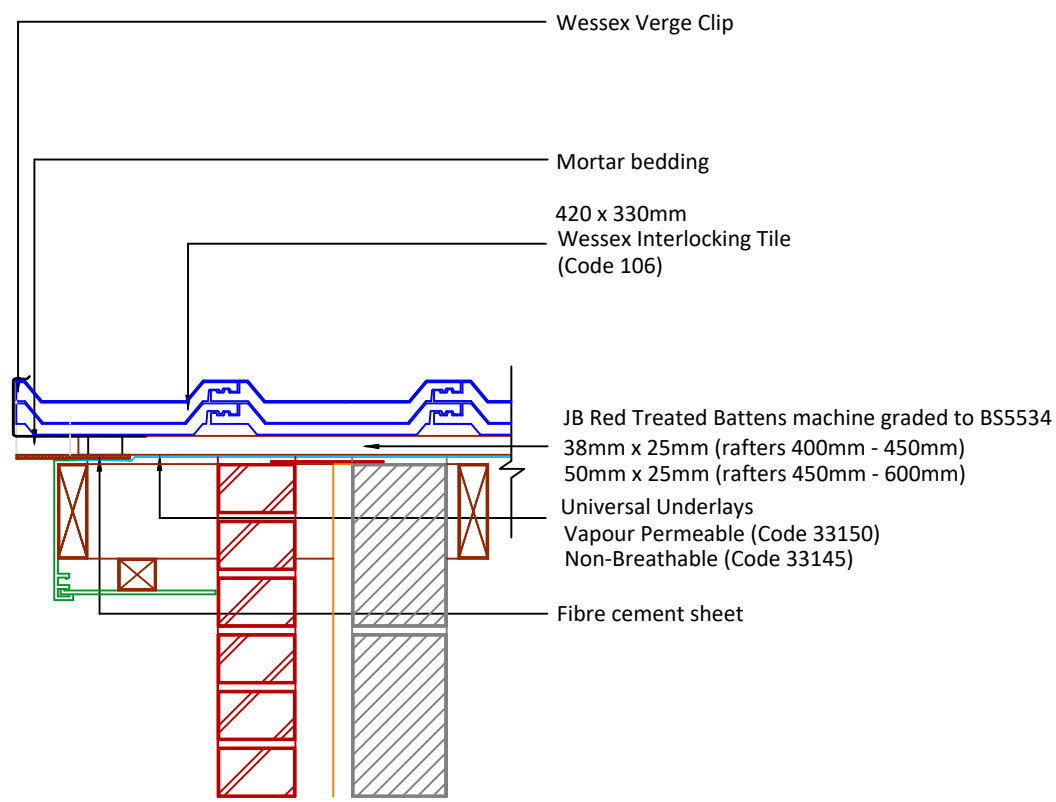

 Tilefix
  Specrite  
 Estimator
  BIM

Visit [marley.co.uk/technical-services](http://marley.co.uk/technical-services) for a full suite of online tools to help with your roof design, specification and fixing.

Feel free to talk to our experts at any time on 01283 722588.

Associated products & fixings

Wessex SoloFix Tile Clips  
 Code 30442 (100 Pack)  
 Code 30432 (500 Pack)

Wessex Verge Clip & Nail Pack  
 Code 30286 (50 Pack)

DRAWING NUMBER

45510600

DRAWING REVISION

A

DRAWING TITLE

Mortar Bedded Verge with Nailed Fibre Cement Undercloak - LH

SCALE

1:10