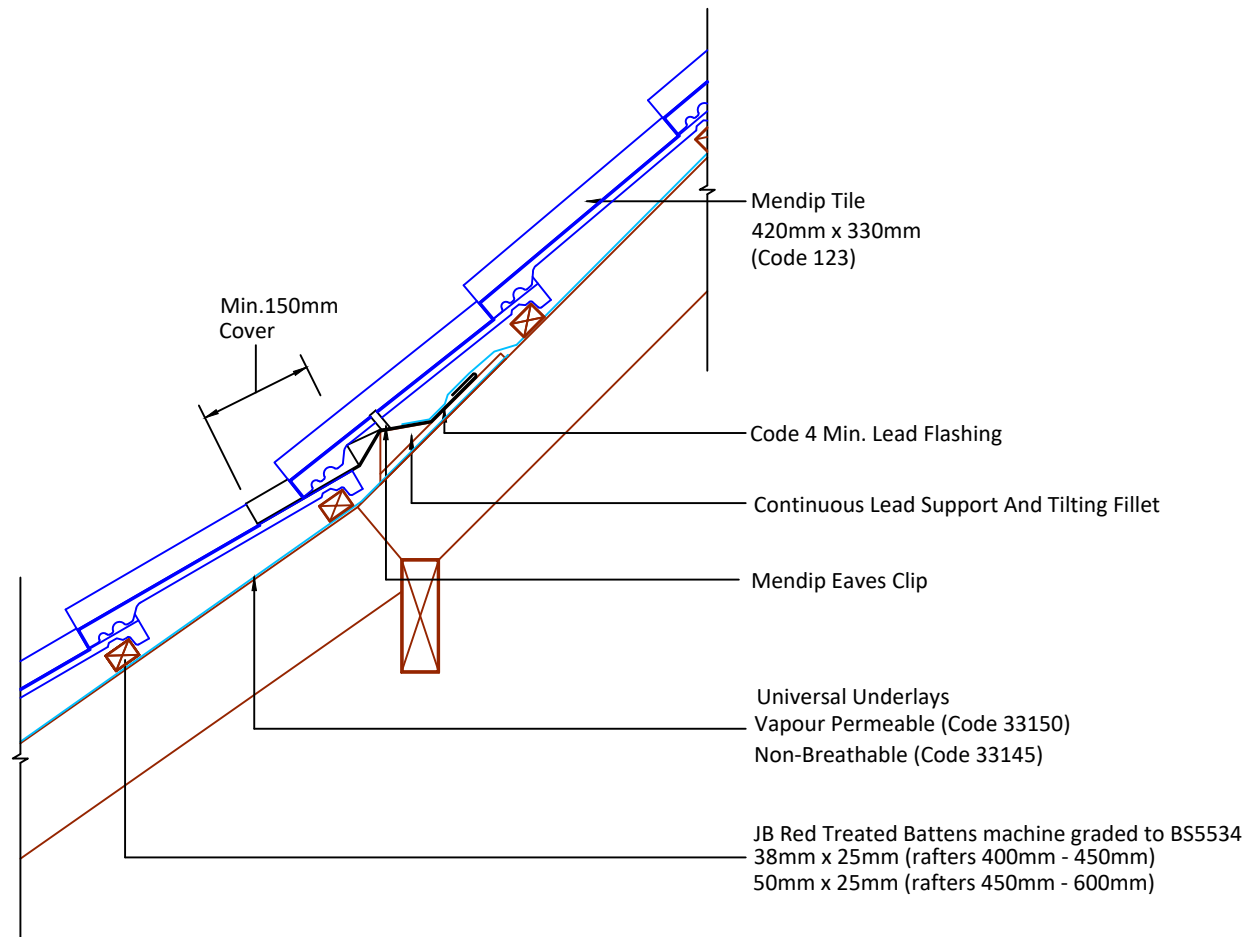

Tilefix Specrite
Estimator BIM

Visit marley.co.uk/technical-services for a full suite of online tools to help with your roof design, specification and fixing.

Feel free to talk to our experts at any time on 01283 722588.

DRAWING NUMBER
80512335

DRAWING REVISION
A

DRAWING TITLE

Sprocket - Tiling Above Change of Pitch

SCALE

1:10

Mendip