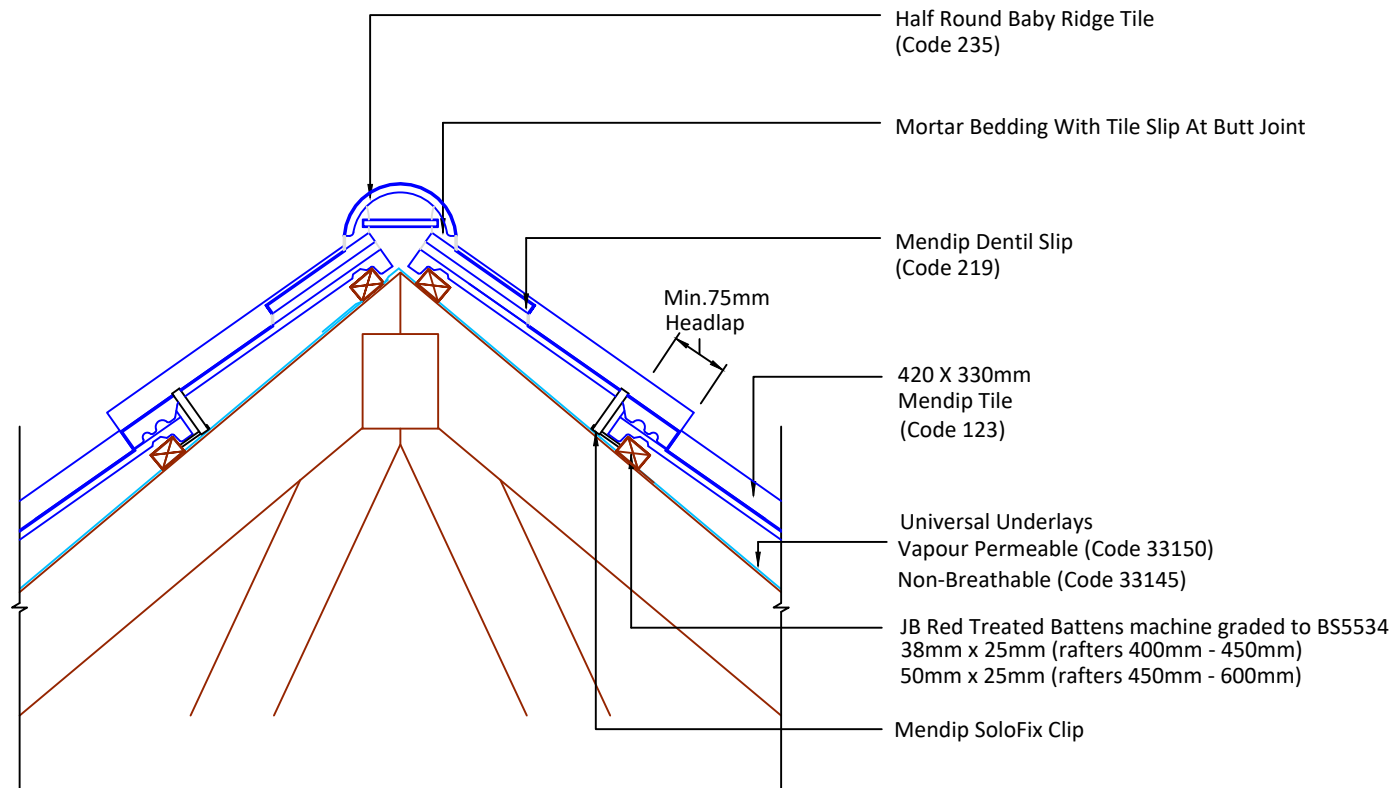

Tilefix Specrite

Estimator BIM

Visit marley.co.uk/technical-services for a full suite of online tools to help with your roof design, specification and fixing.

Feel free to talk to our experts at any time on 01283 722588.

Associated products & fixings

Mendip Aluminium Nail Pack
Code 30352 (500g)

Mendip SoloFix Tile Clips
Code 30442 (100 Pack)
Code 30432 (500 Pack)

DRAWING NUMBER
76012340

DRAWING REVISION
A

DRAWING TITLE

Small Scale Mortar Bedded Ridge - Half Round

SCALE

1:10

Mendip