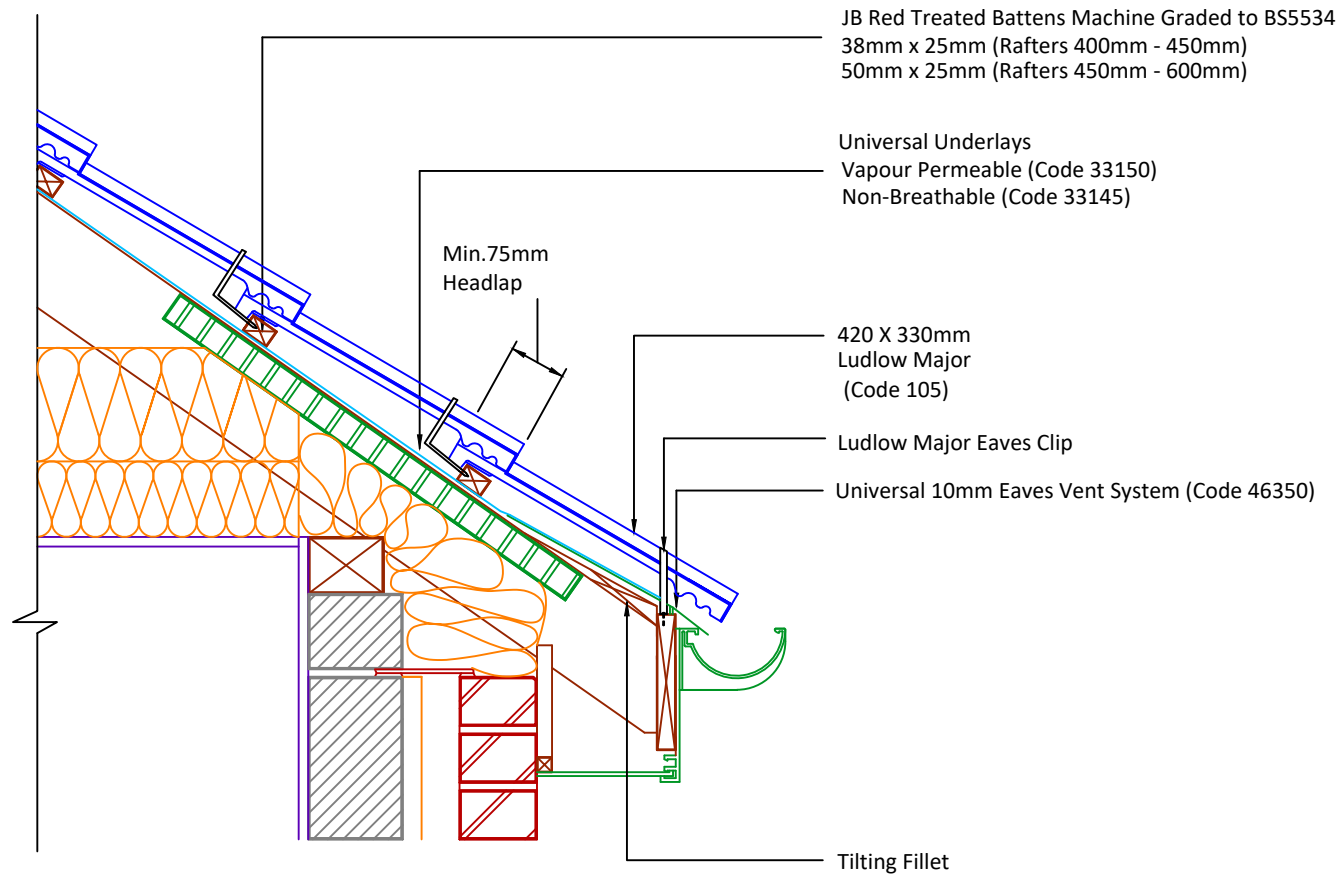

▲ Tilefix ▲ Specrite
▲ Estimator ▲ BIM

Visit marley.co.uk/technical-services
for a full suite of online tools to help with your
roof design, specification and fixing.

Feel free to talk to our experts at any time on
01283 722588.

Associated products & fixings

Ludlow Major Aluminium Nail
Pack
Code 30371 (500g)

Ludlow Major SoloFix Tile Clips
Code 30440 (100 Pack)
Code 30430 (500 Pack)

Ludlow Major Eave Clip & Nail
Packs
Code 30277 (100 No)

Continuous Rafter Roll (2x6
metre)
(Available for purchase
separately)
Code 46323

DRAWING NUMBER
35310535

DRAWING REVISION
B

DRAWING TITLE

Fascia Ventilated Eaves 10mm - Cold Roof

SCALE

1:10

Ludlow
Major