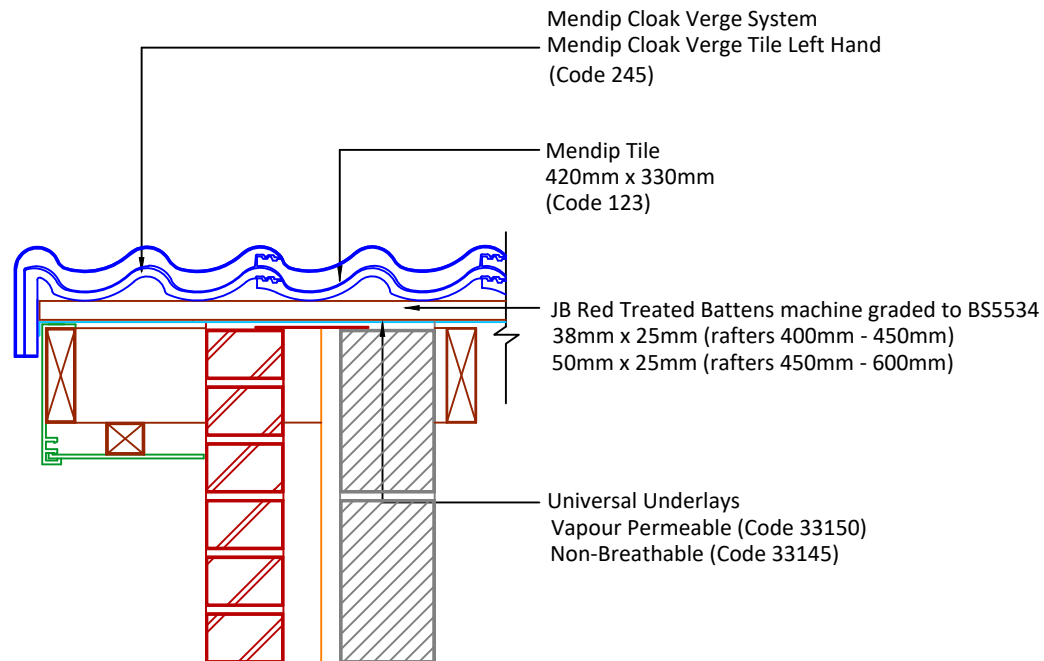

Tilefix Specrite

Estimator BIM

Visit marley.co.uk/technical-services for a full suite of online tools to help with your roof design, specification and fixing.

Feel free to talk to our experts at any time on 01283 722588.

Associated products & fixings

DRAWING NUMBER
43312300

DRAWING REVISION
A

DRAWING TITLE

Cloak Verge to Bargeboard - LH

SCALE

1:10

Mendip