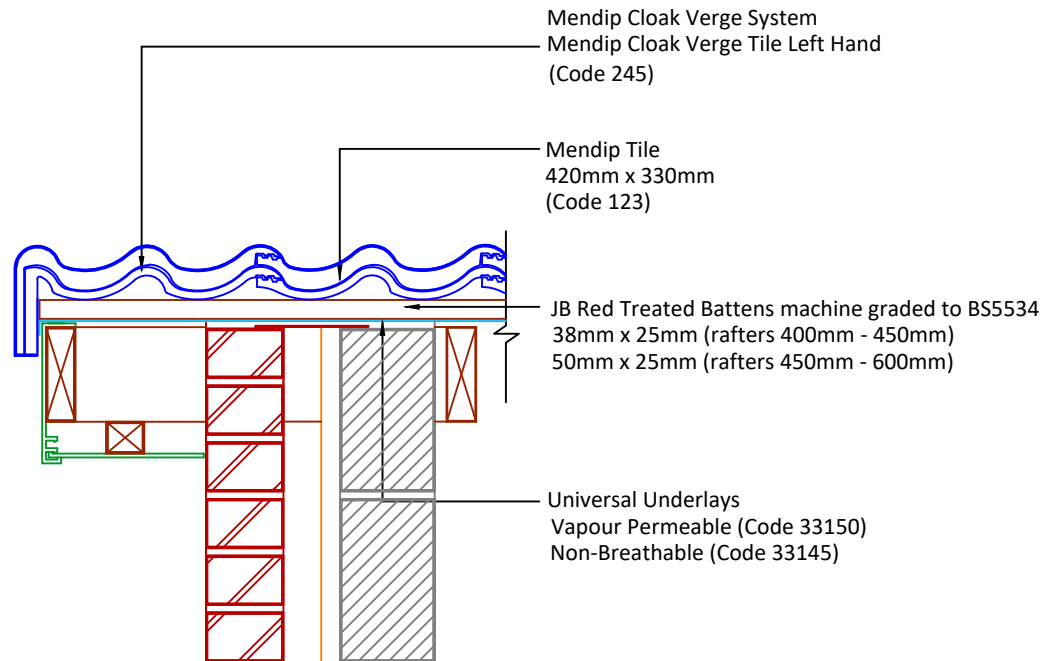

Tilefix Specrite

Estimator BIM

Visit marley.co.uk/technical-services for a full suite of online tools to help with your roof design, specification and fixing.

Feel free to talk to our experts at any time on 01283 722588.

Associated products & fixings

Mendip Cloak Verge Fixing Kit
Code 54252

Mendip Cloak Verge Half Tile
Code 147

DRAWING NUMBER
43312300

DRAWING REVISION
B

DRAWING TITLE

Cloak Verge to Bargeboard - LH

SCALE