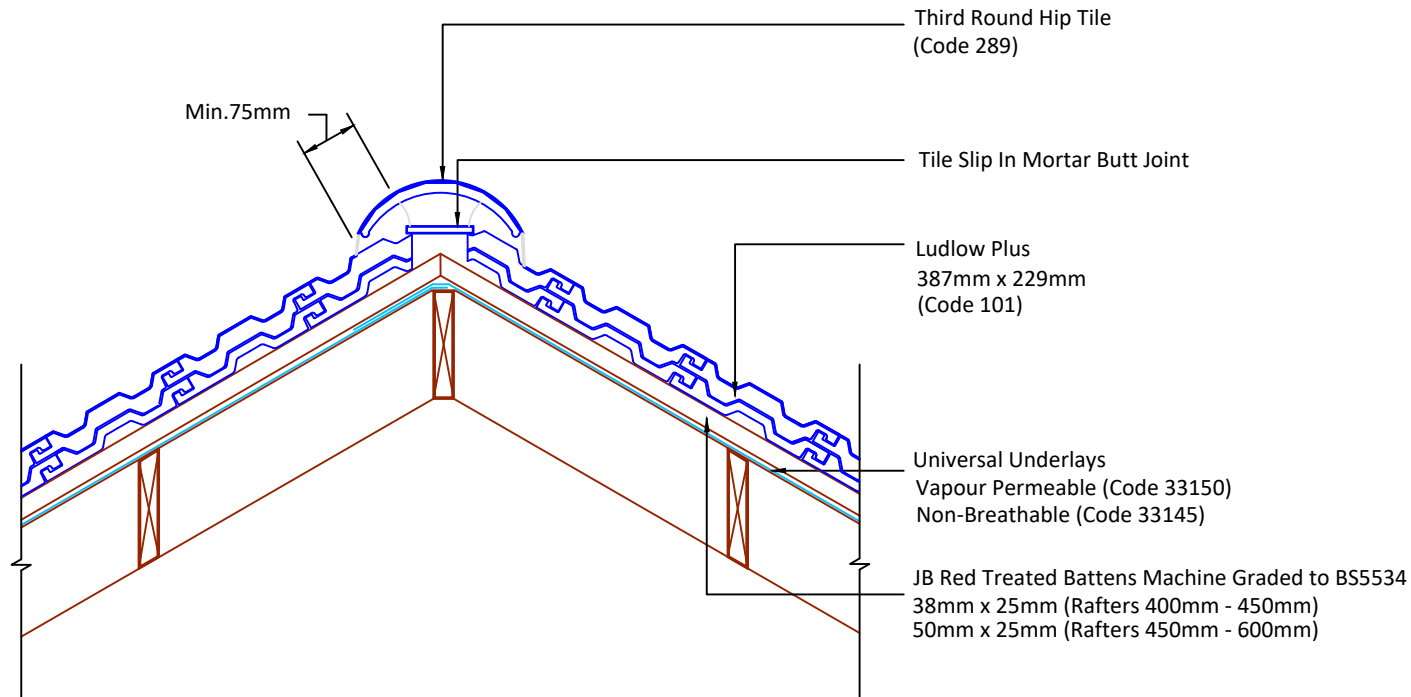

Tilefix Specrite

Estimator BIM

Visit marley.co.uk/technical-services for a full suite of online tools to help with your roof design, specification and fixing.

Feel free to talk to our experts at any time on 01283 722588.

Associated products & fixings

Ludlow Plus Aluminium Nail Pack
Code 30350 (500g)

Ludlow Plus SoloFix Tile Clips
Code 30440 (100 Pack)
Code 30430 (500 Pack)

DRAWING NUMBER
55610100

DRAWING REVISION
A

DRAWING TITLE

Mortar Bedded Hip - Third Round

SCALE

1:10

Ludlow Plus