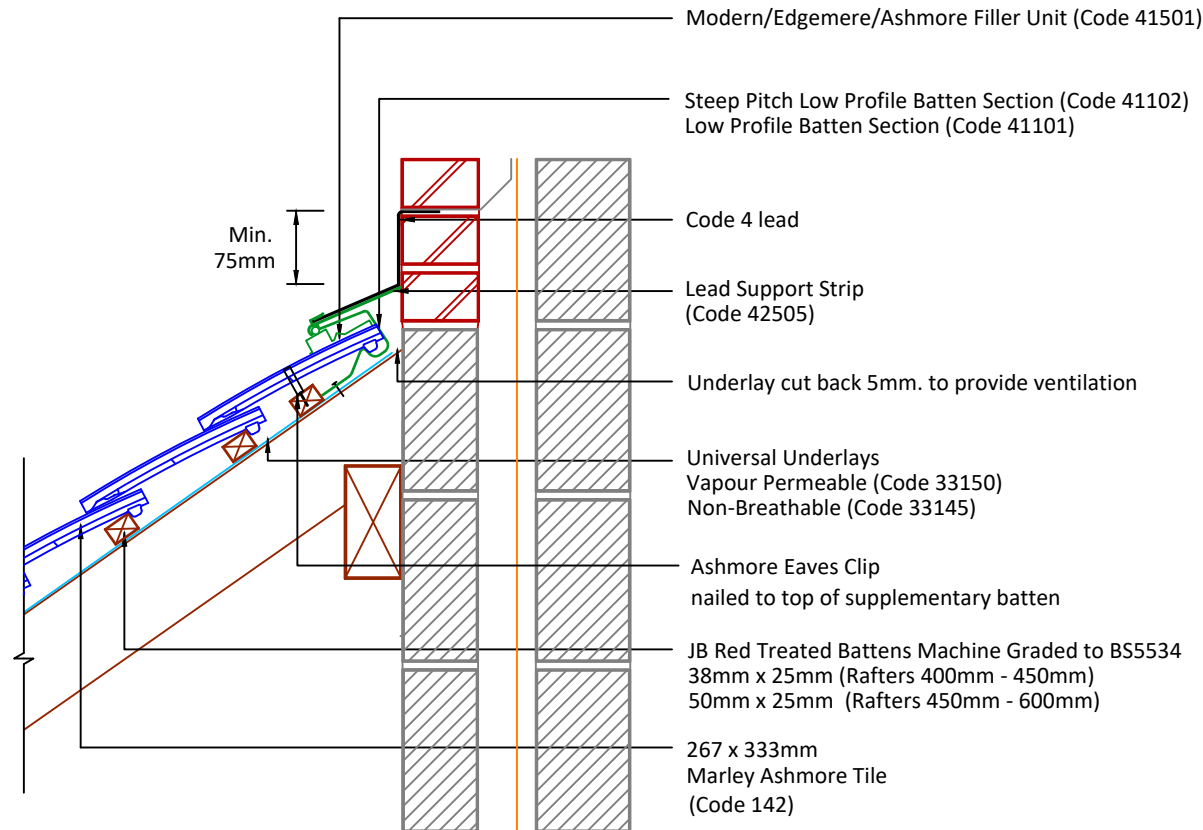

Associated products & fixings

Ashmore Aluminium Nail Pack  
Code 30398 (500g)

Ashmore SoloClip  
Code 30141 (250 Pack)

Ashmore Eave Clip & Nail Packs  
Code 30297 (100 No)

DRAWING NUMBER  
67514235

DRAWING REVISION  
B

DRAWING TITLE

Top Edge Ventilated Abutment

SCALE

1:10

Ashmore