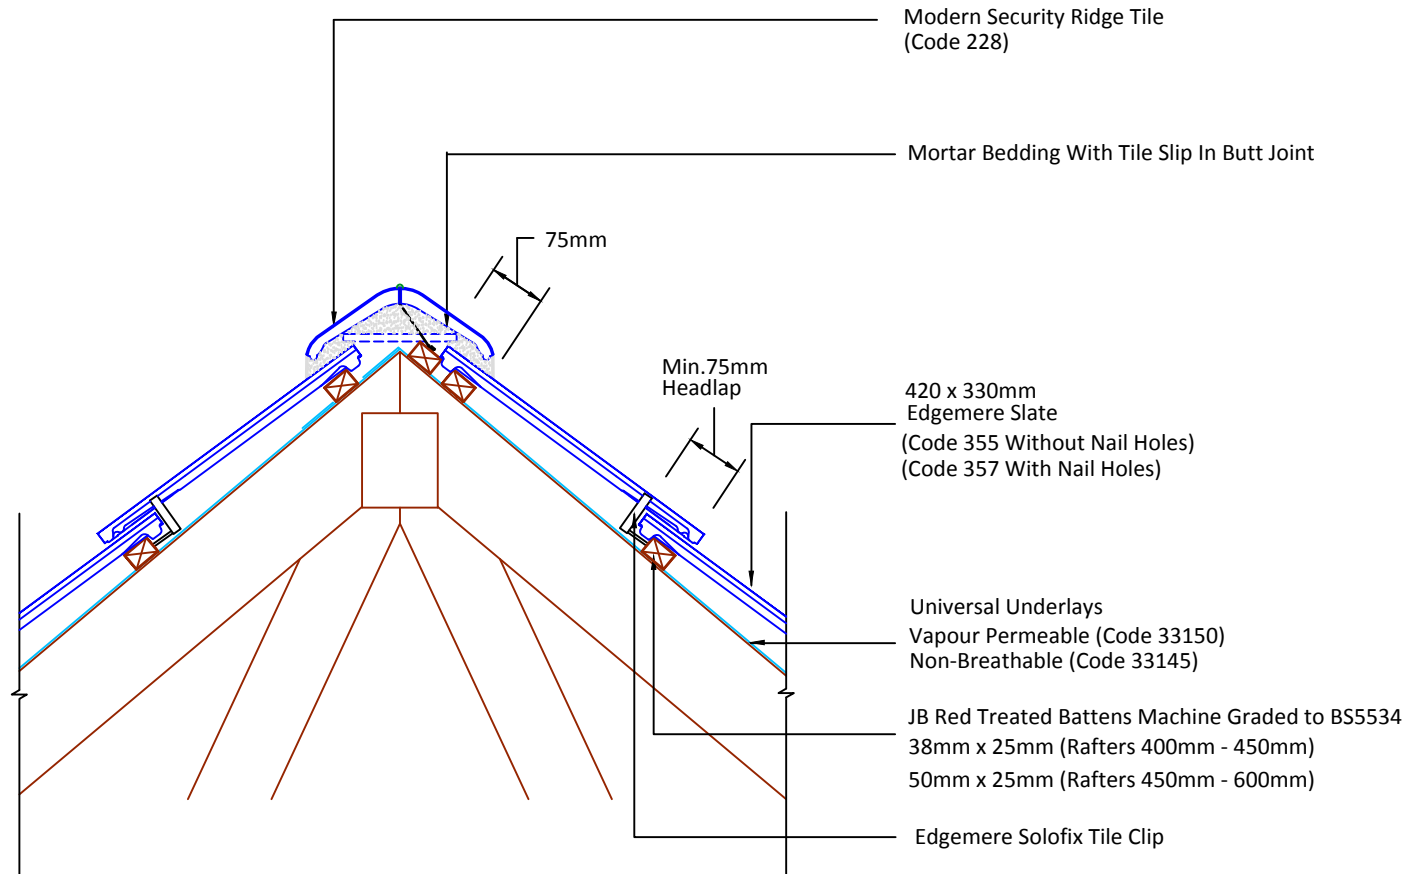

Associated products & fixings  
 Edgemere Aluminium Nail Pack  
 Code 30398 (500g)

Edgemere SoloFix Tile Clips  
 Code 30441 (100 Pack)  
 Code 30431 (500 Pack)

DRAWING NUMBER  
75135540

DRAWING REVISION  
A

DRAWING TITLE

Mortar Bedded Security Ridge - Modern

SCALE

1:10

Edgemere