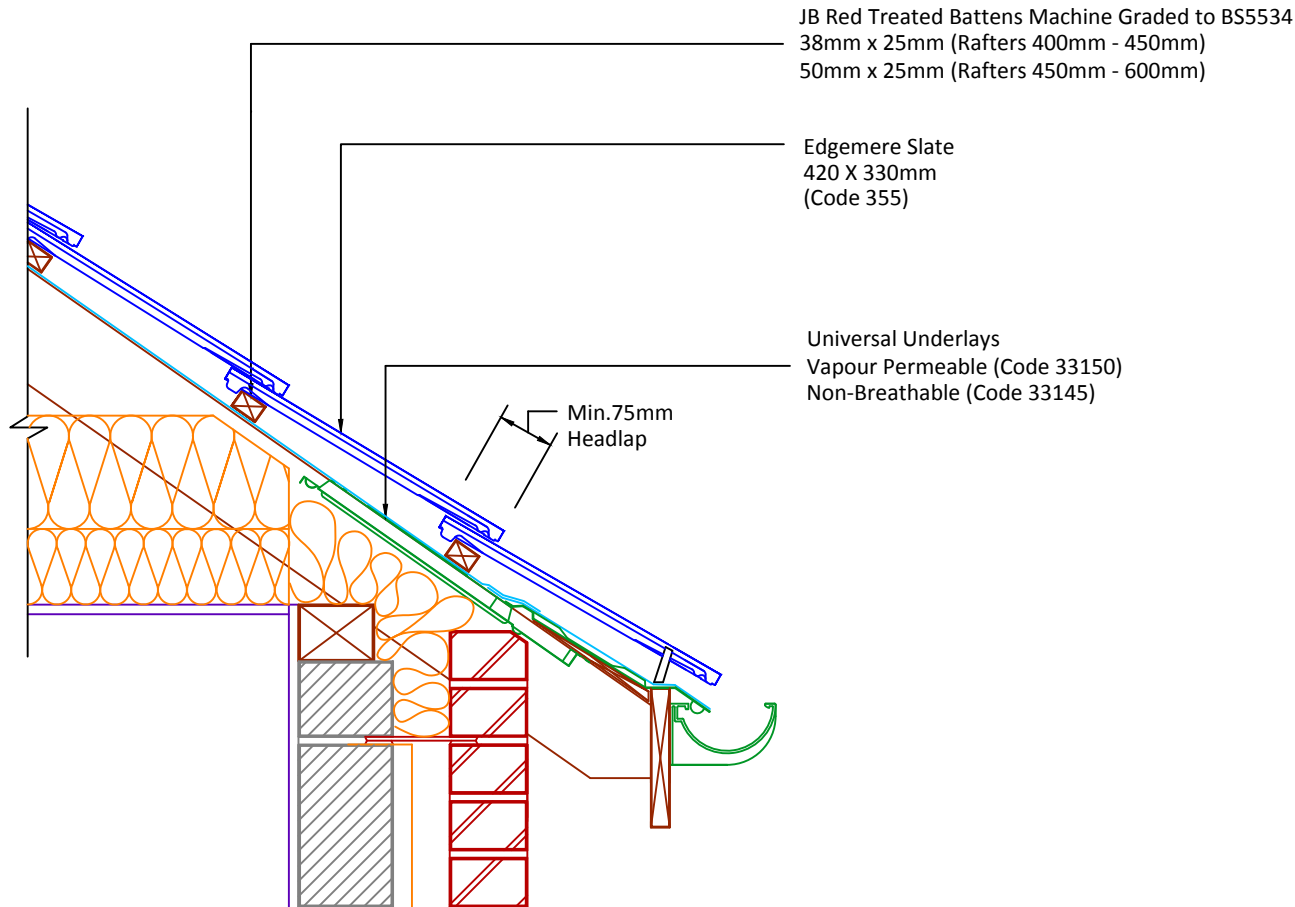

▲ Tilefix ▲ Specrite

▲ Estimator ▲ BIM

Visit marley.co.uk/technical-services for a full suite of online tools to help with your roof design, specification and fixing.

Feel free to talk to our experts at any time on 01283 722588.

Associated products & fixings

Edgemere Aluminium Nail Pack
Code 30398 (500g)

Edgemere SoloFix Tile Clips
Code 30441 (100 Pack)
Code 30431 (500 Pack)

Edgemere Eave Clip & Nail Packs
Code 30297 (100 No)

Continuous Rafter Roll (2x6
metre)
(Available for purchase
separately)
Code 46323

DRAWING NUMBER
35935535

DRAWING REVISION
A

DRAWING TITLE

10mm Open Ventilated Eaves

SCALE

1:10

Edgemere