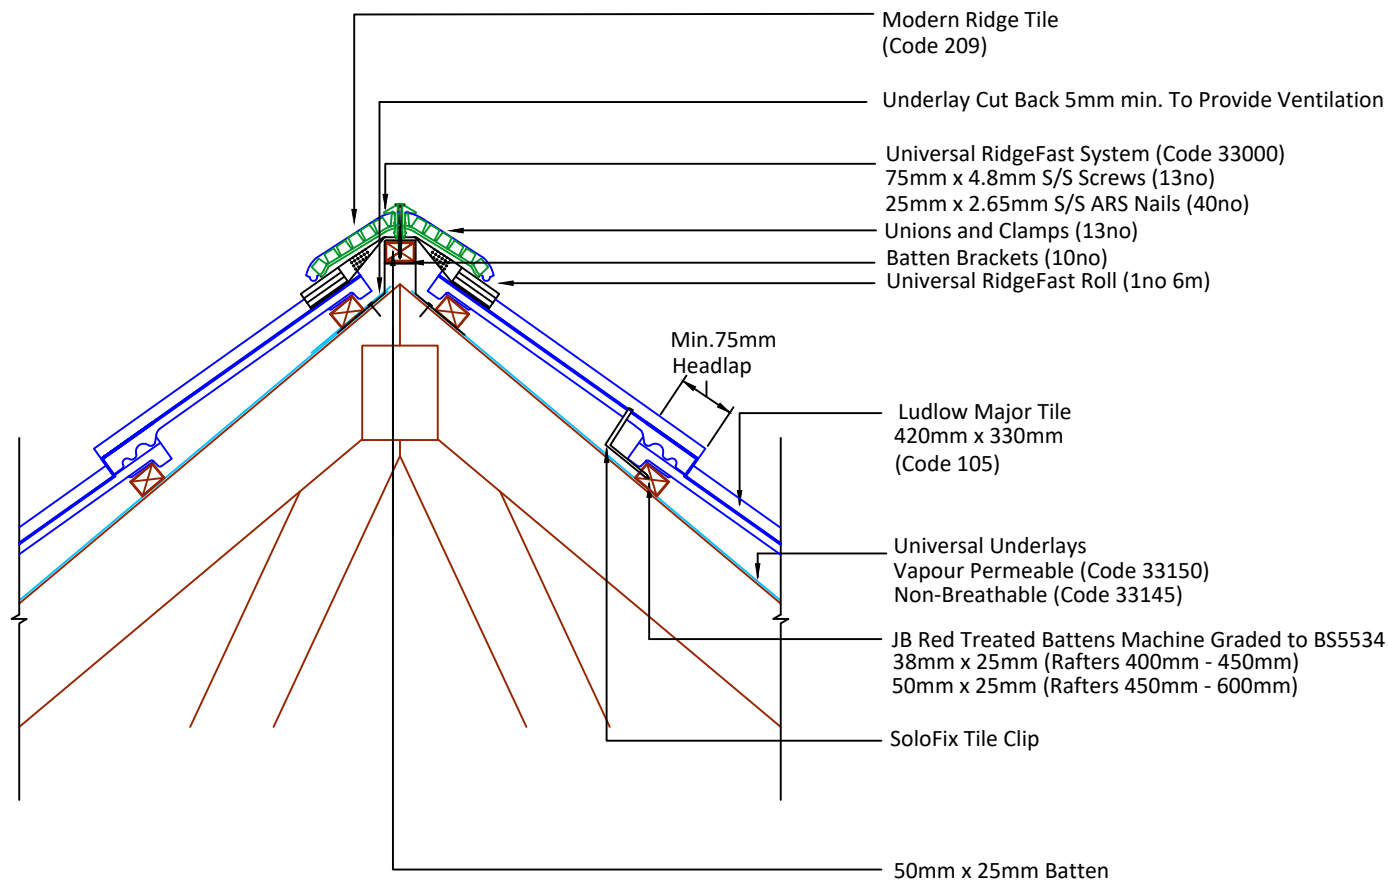

Tilefix Specrite
Estimator BIM

Visit marley.co.uk/technical-services
for a full suite of online tools to help with your
roof design, specification and fixing.

Feel free to talk to our experts at any time on
01283 722588.

Associated products & fixings

Ludlow Major Aluminium Nail
Pack
Code 30371 (500g)

Ludlow Major SoloFix Tile clips
Code 30440 (100 Pack)
Code30430 (500 Pack)

DRAWING NUMBER
79110540

DRAWING REVISION
B

DRAWING TITLE

RidgeFast Dry Ventilated Ridge - Modern

SCALE

1:10

Ludlow
Major