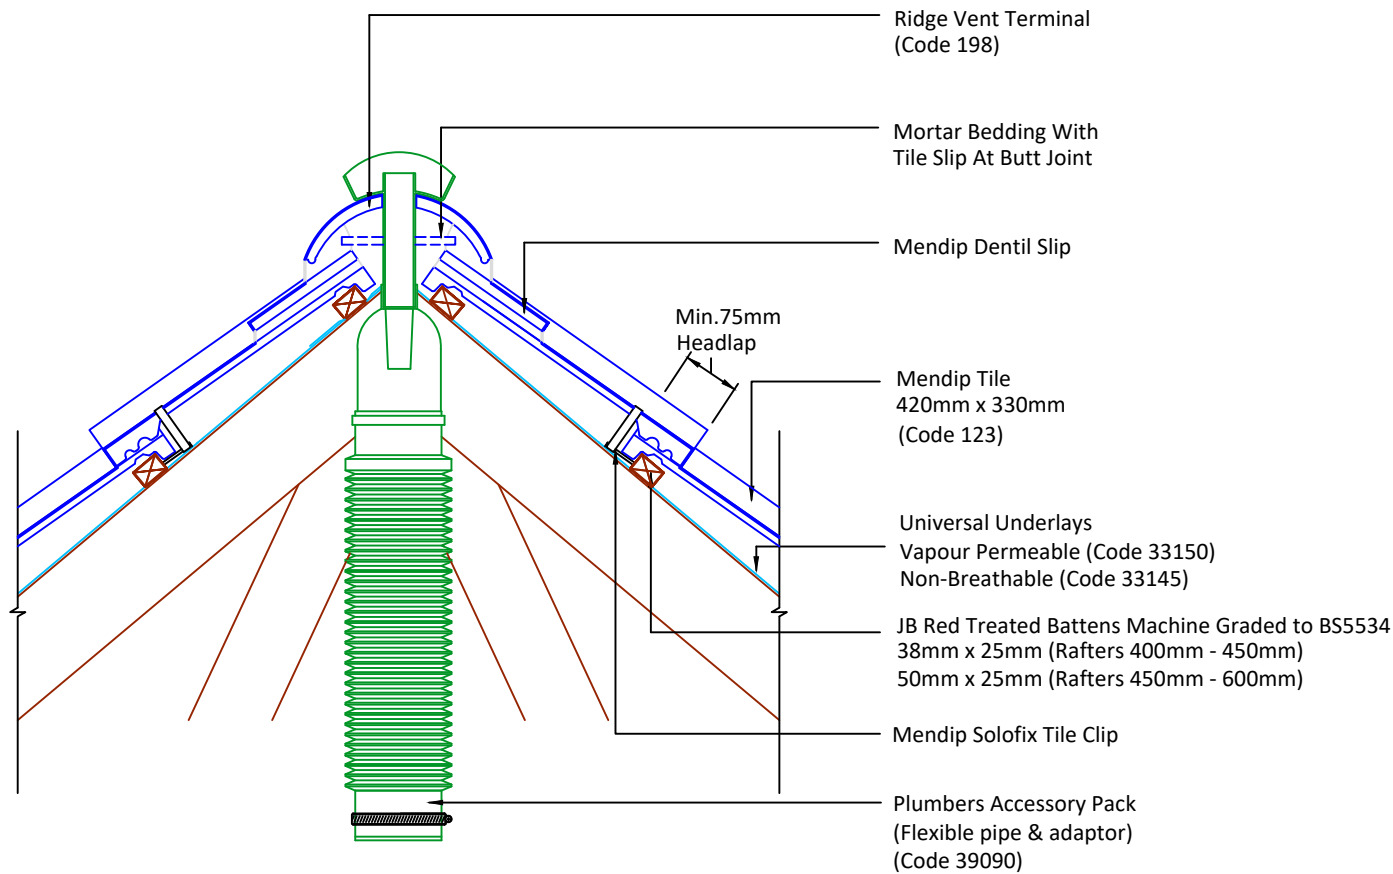

Tilefix Specrite
Estimator BIM

Visit marley.co.uk/technical-services for a full suite of online tools to help with your roof design, specification and fixing.

Feel free to talk to our experts at any time on 01283 722588.

Associated products & fixings

Mendip Aluminium Nail Pack
Code 30352 (500g)

Mendip SoloFix Tile Clips
Code 30442 (100 Pack)
Code 30432 (500 Pack)

DRAWING NUMBER
86212340

DRAWING REVISION
A

DRAWING TITLE

Ridge Terminals Mortar Bedded - Extract Ventilation

SCALE

1:10

Mendip