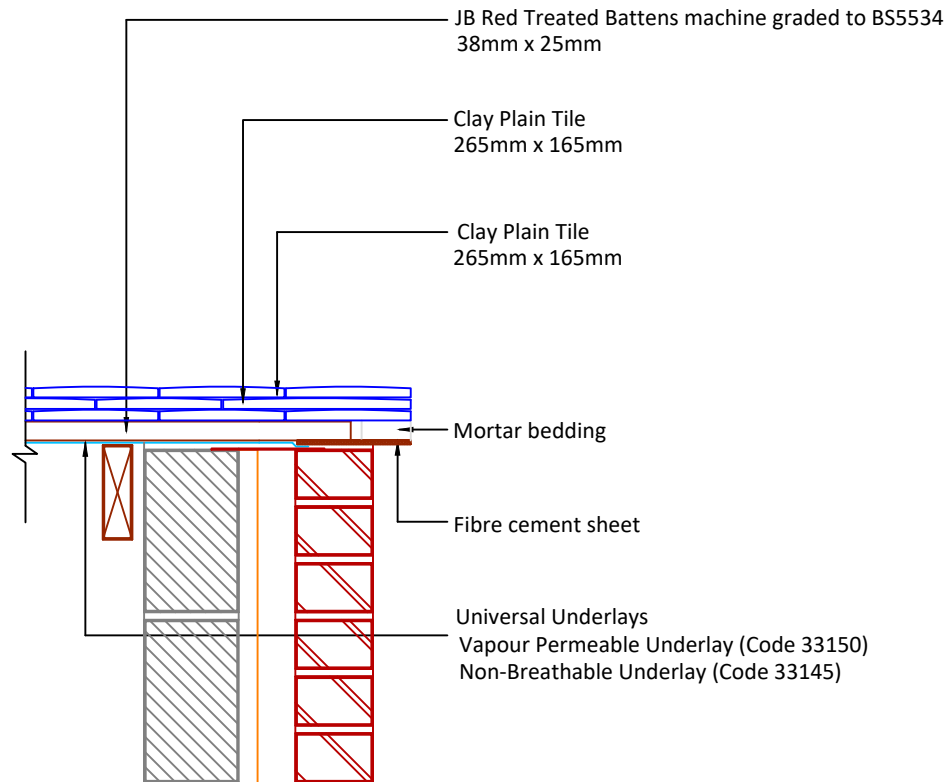

▲ Tilefix ▲ Specrite
▲ Estimator ▲ BIM

Visit marley.co.uk/technical-services for a full suite of online tools to help with your roof design, specification and fixing.

Feel free to talk to our experts at any time on 01283 722588.

Associated products & fixings

Plain Aluminium Nail Pack
Code 30348 (500g)

DRAWING NUMBER
446CPT00

DRAWING REVISION
A

DRAWING TITLE

Mortar Bedded Verge with Bedded Fibre Cement Undercloak - RH

SCALE

1:10