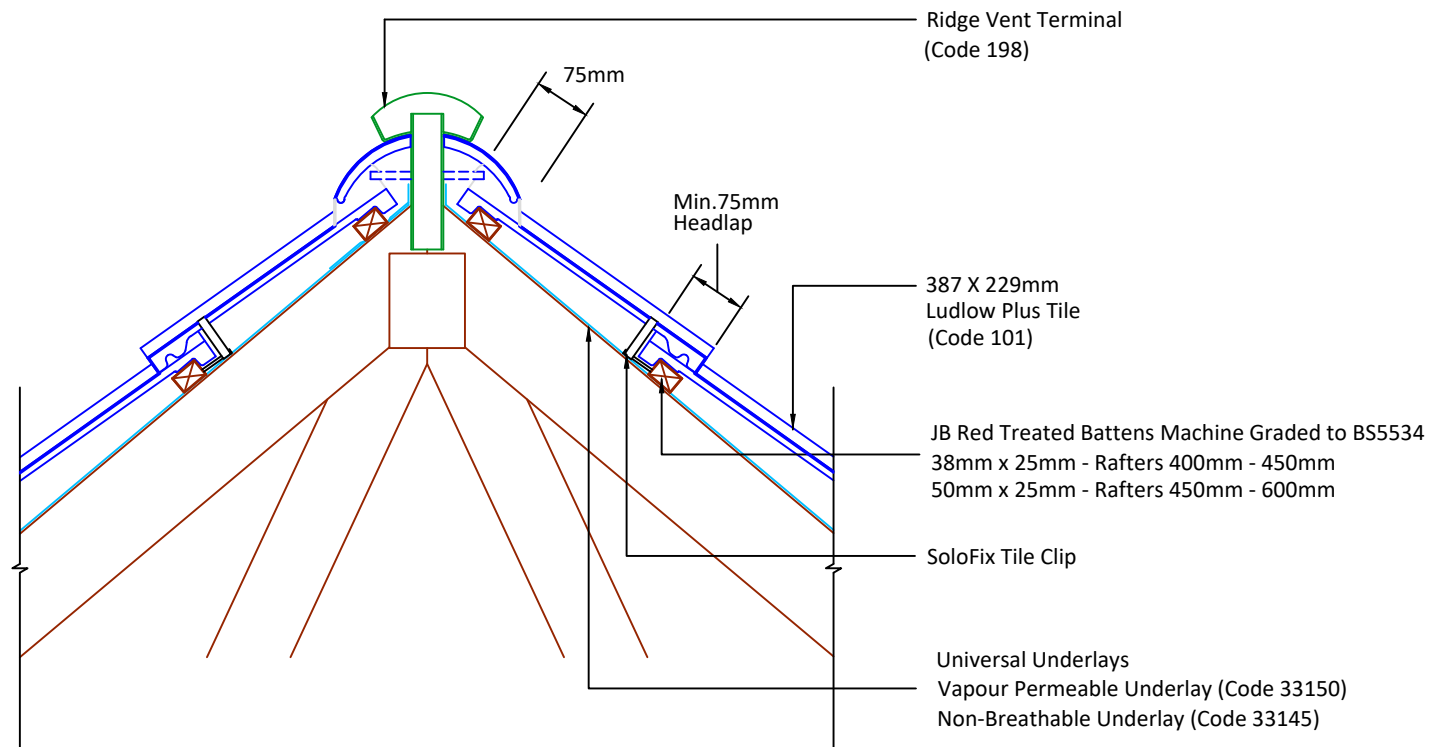

▲ Tilefix ▲ Specrite

▲ Estimator ▲ BIM

Visit marley.co.uk/technical-services for a full suite of online tools to help with your roof design, specification and fixing.

Feel free to talk to our experts at any time on 01283 722588.

Associated products & fixings

Ludlow Plus Aluminium Nail Pack
Code 30350 (500g)

Ludlow Plus SoloFix Tile Clips
Code 30440 (100 Pack)
Code 30430 (500 Pack)

DRAWING NUMBER
86010140

DRAWING REVISION
A

DRAWING TITLE

Cold Roof Ventilation - Mortar Bedded

SCALE

1:10