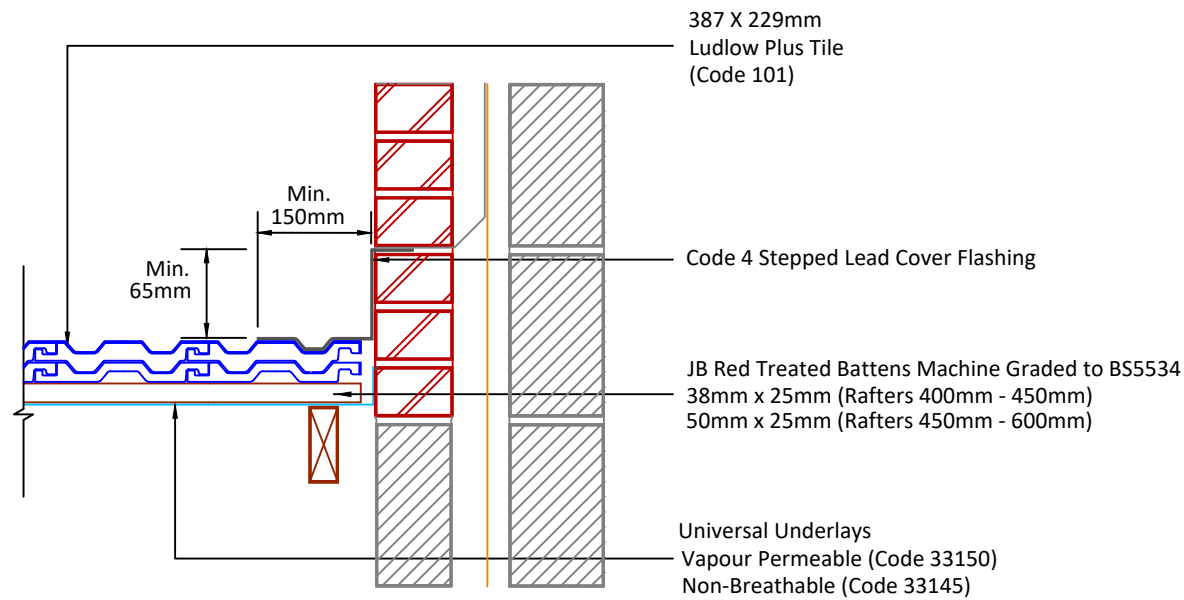

Feel free to talk to our experts at any time on 01283 722588.

Associated products & fixings

Ludlow Plus Aluminium Nail Pack  
Code 30350 (500g)

Ludlow Plus SoloFix Tile Clips  
Code 30440 (100 Pack)  
Code 30430 (500 Pack)

DRAWING NUMBER  
66010100

DRAWING REVISION  
A

DRAWING TITLE

Side Abutment - Step and Cover Flashing

SCALE

1:10

Ludlow  
Plus