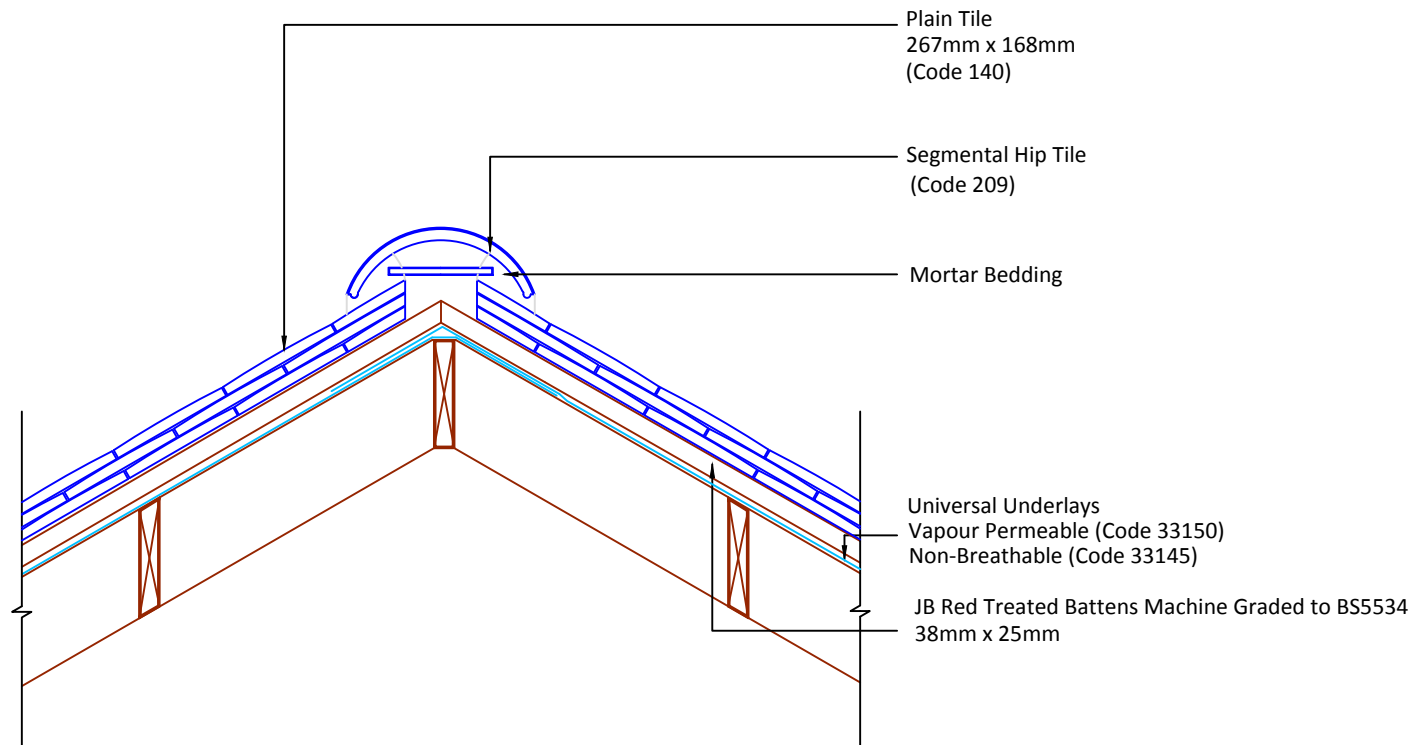

▲ Tilefix

▲ Specrite

▲ Estimator

▲ BIM

Visit [marley.co.uk/technical-services](http://marley.co.uk/technical-services) for a full suite of online tools to help with your roof design, specification and fixing.

Feel free to talk to our experts at any time on 01283 722588.

Associated products & fixings

Plain Aluminium Nail Pack  
Code 30348 (500g)

DRAWING NUMBER

55014000

DRAWING REVISION

A

DRAWING TITLE

Mortar Bedded Hip - Segmental

SCALE

1:10

Plain