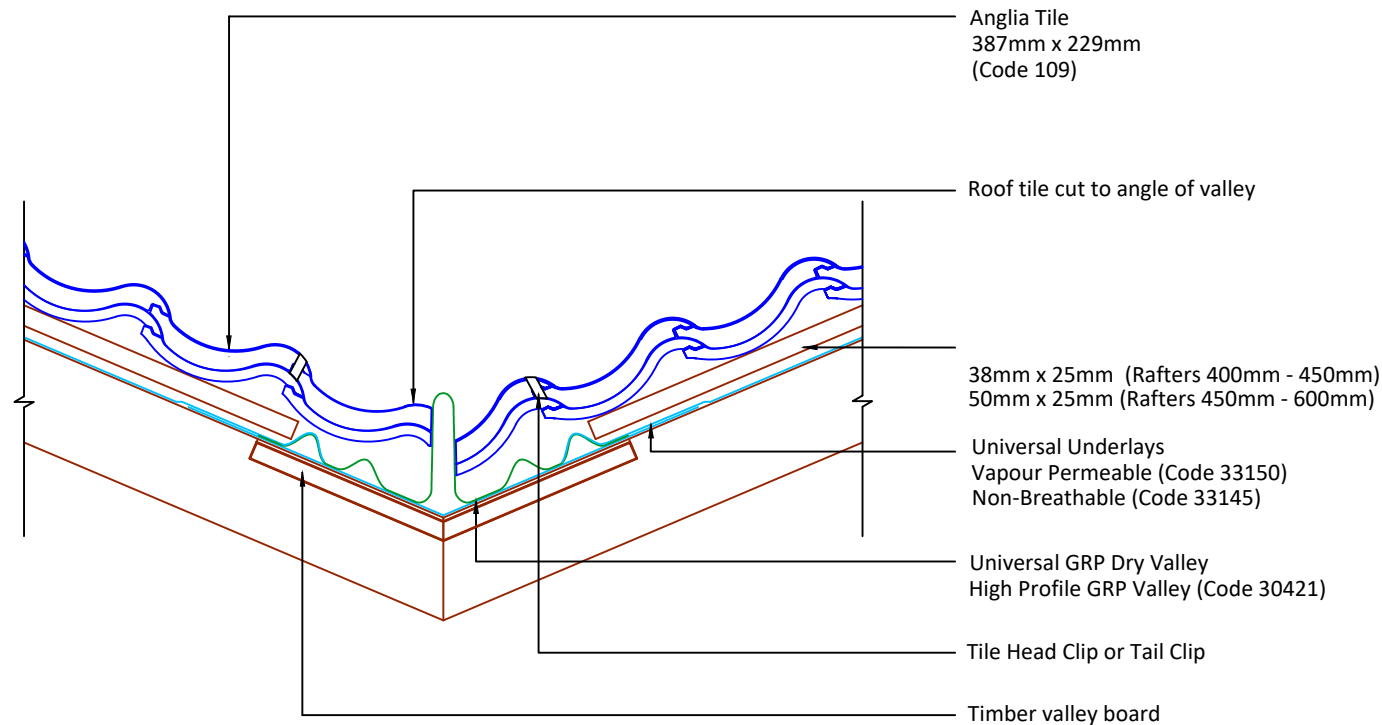

Tile Head Clip  
Code 43604 (20 Pack)

Tile Tail Clip  
Code 43602 (20 Pack)

DRAWING NUMBER  
60618600

DRAWING REVISION  
B

DRAWING TITLE

GRP Dry Valley High Profile

SCALE

1:10