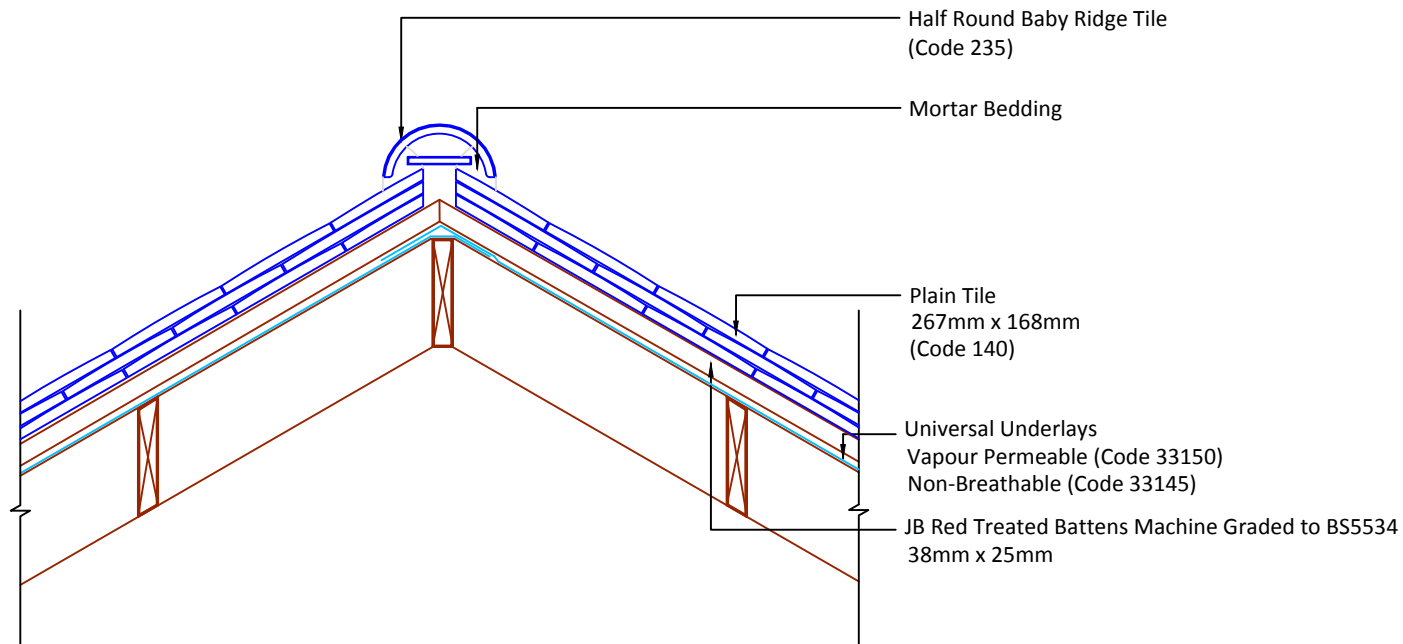

▲ Tilefix

▲ Specrite

▲ Estimator

▲ BIM

Visit marley.co.uk/technical-services for a full suite of online tools to help with your roof design, specification and fixing.

Feel free to talk to our experts at any time on 01283 722588.

Associated products & fixings

Plain Aluminium Nail Pack
Code 30348 (500g)

Mortar Bedded Security Hip
Fixing Kit (Code 54366)

DRAWING NUMBER

57514000

DRAWING REVISION

A

DRAWING TITLE

Small Scale Mortar Bedded Hip - Half Round

SCALE

1:10

Plain