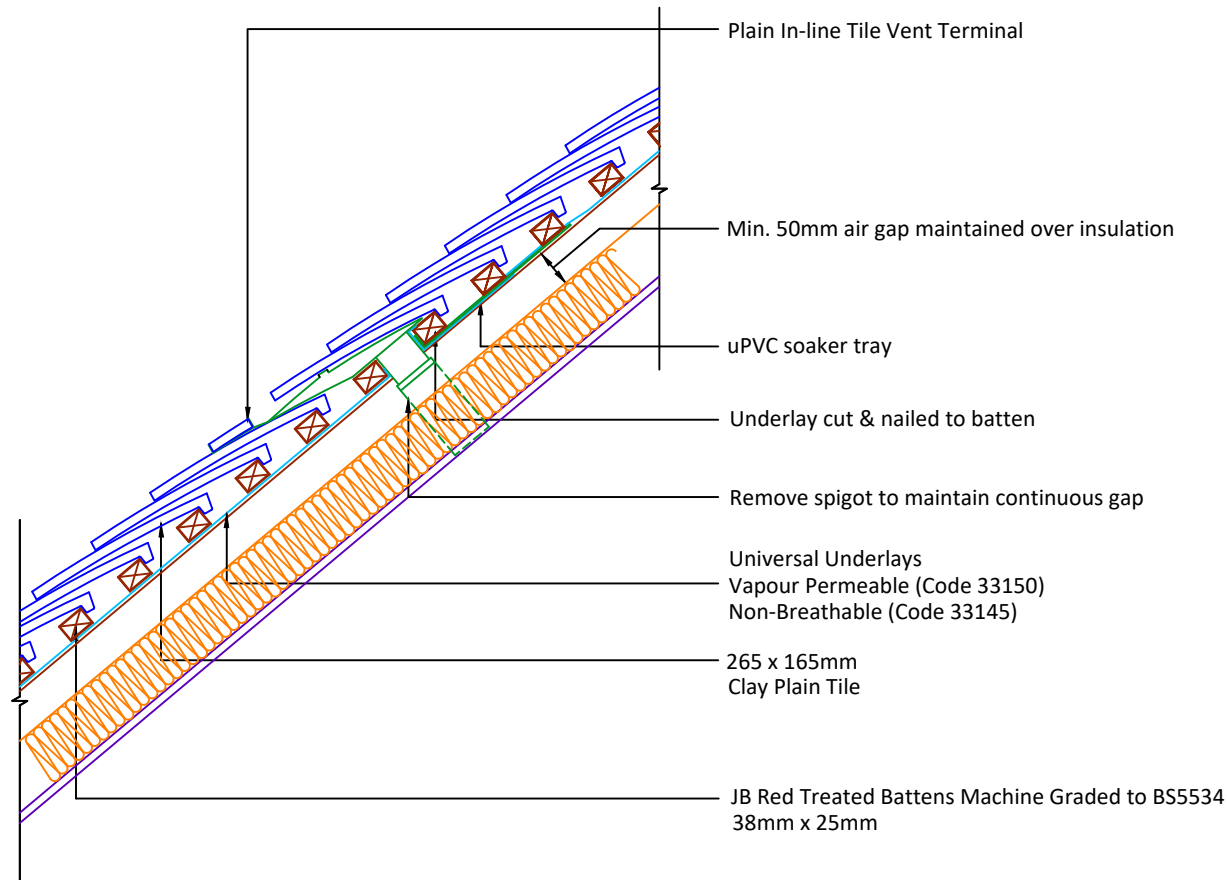

Tilefix Specrite
Estimator BIM

Visit marley.co.uk/technical-services for a full suite of online tools to help with your roof design, specification and fixing.

Feel free to talk to our experts at any time on 01283 722588.

Associated products & fixings

Plain Aluminium Nail Pack
Code 30348 (500g)

DRAWING NUMBER

849CPT40

DRAWING REVISION

A

DRAWING TITLE

Roof Slope Ventilator In-Line Vent - Warm Roof

SCALE

1:10

Clay Plain