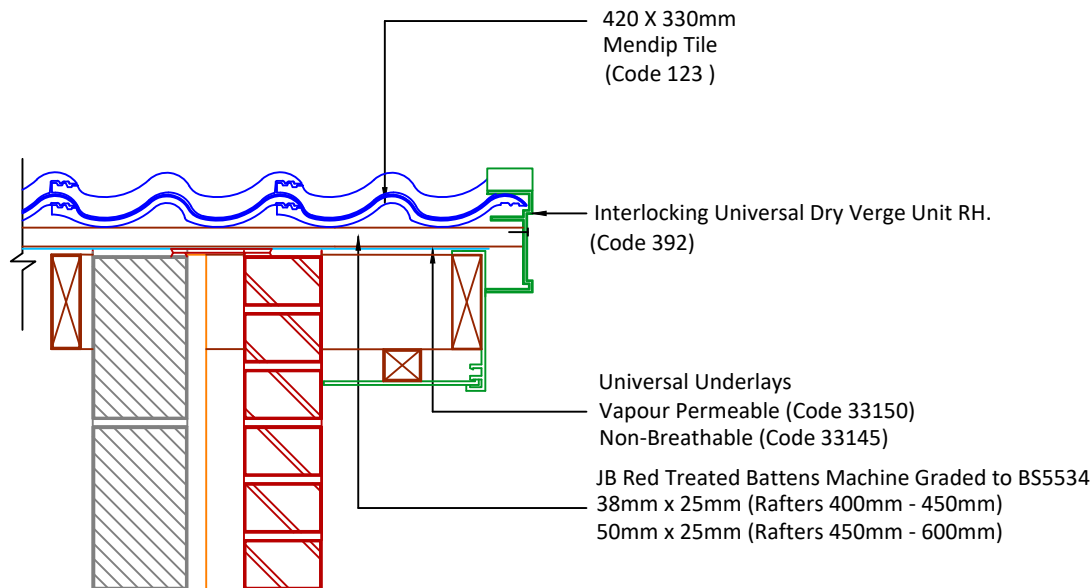

Mendip LH Verge Clip & Nail Pack  
Code 30287 (50 Pack)

DRAWING NUMBER  
41212300

DRAWING REVISION  
A

DRAWING TITLE

Universal Dry Verge to Bargeboard - RH

SCALE

1:10

Mendip