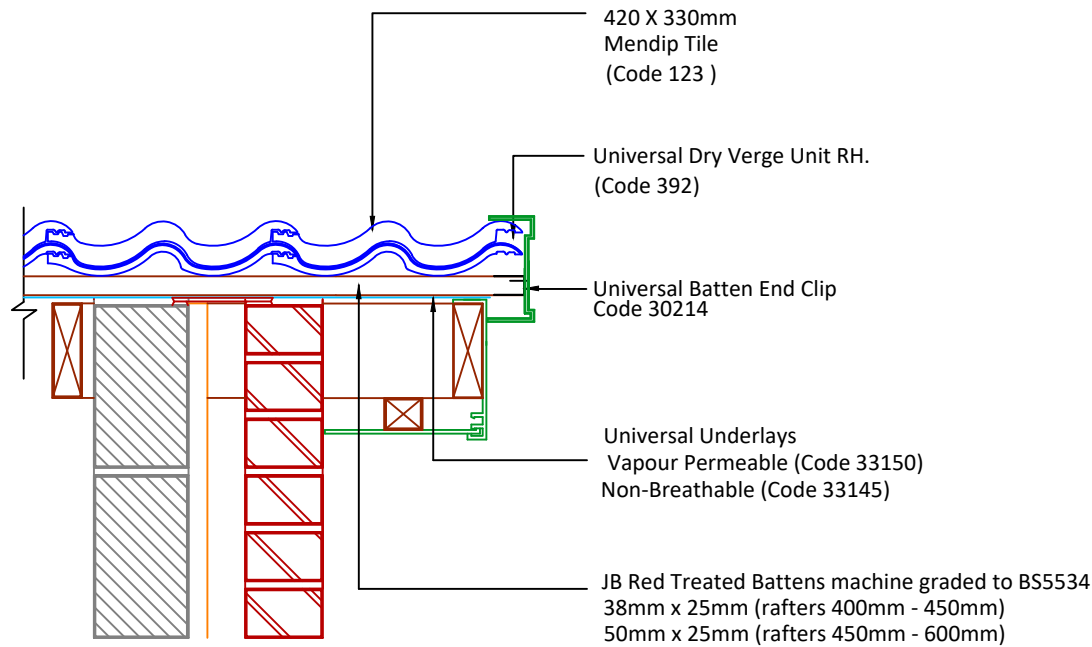

Tilefix Specrite

Estimator BIM

Visit marley.co.uk/technical-services for a full suite of online tools to help with your roof design, specification and fixing.

Feel free to talk to our experts at any time on 01283 722588.

Associated products & fixings

Mendip Aluminium Nail Pack
Code 30352 (500g)

Mendip SoloFix Tile Clips
Code 30442 (100 Pack)
Code 30432 (500 Pack)

Universal Batten End Clips
Code 30214 (56 Pack)

Universal Dry Verge Starter Kit
Code 53931

DRAWING NUMBER
41212300

DRAWING REVISION
B

DRAWING TITLE

Universal Dry Verge to Bargeboard - RH

SCALE

1:10

Mendip