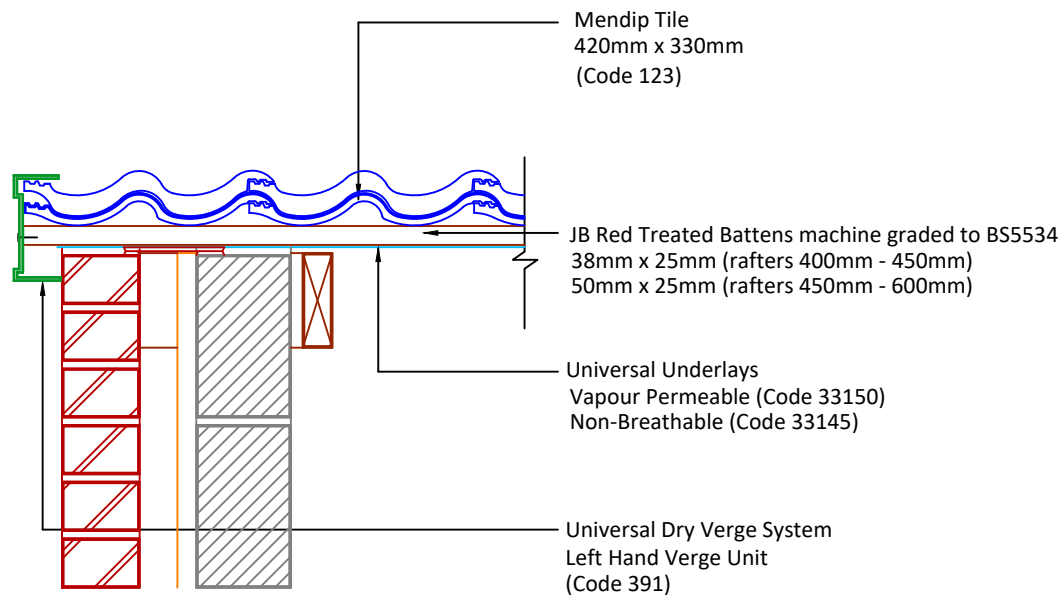

Tilefix Specrite

Estimator BIM

Visit marley.co.uk/technical-services for a full suite of online tools to help with your roof design, specification and fixing.

Feel free to talk to our experts at any time on 01283 722588.

Associated products & fixings

Mendip Aluminium Nail Pack
Code 30352 (500g)

Mendip SoloFix Tile Clips
Code 30442 (100 Pack)
Code 30432 (500 Pack)

Mendip RH Verge Clip & Nail Pack
Code 30288 (50 Pack)

Mendip LH Verge Clip & Nail Pack
Code 30287 (50 Pack)

DRAWING NUMBER
41312300

DRAWING REVISION
A

DRAWING TITLE

Universal Dry Verge to Brickwork - LH

SCALE

1:10

Mendip