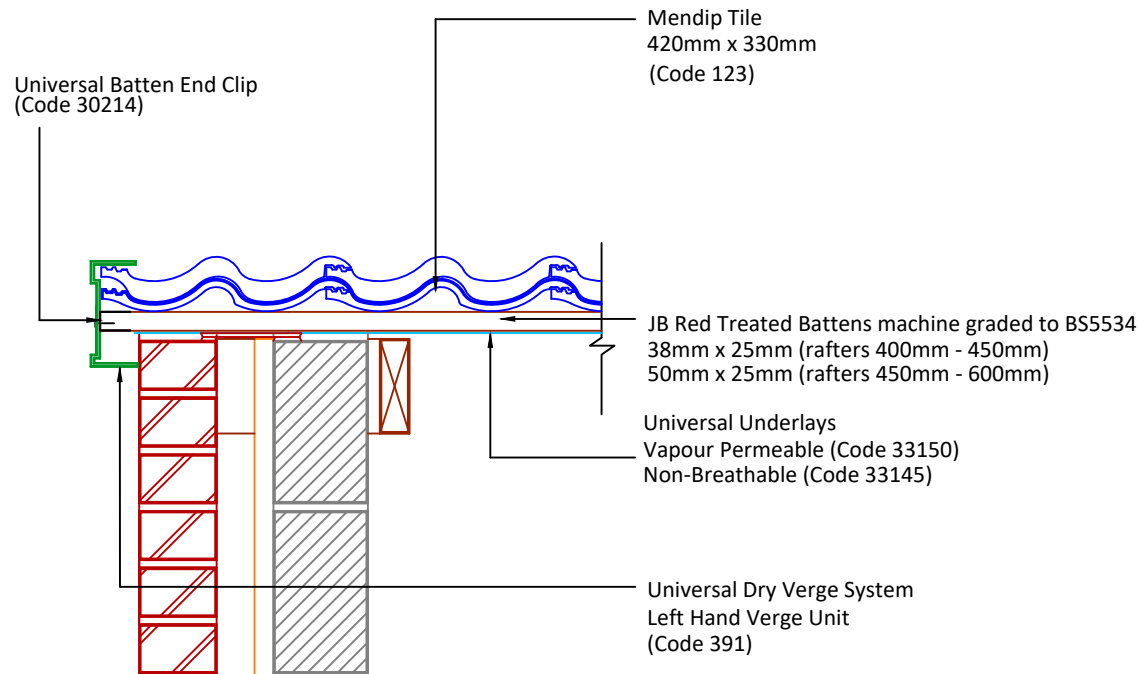

Tilefix Specrite

Estimator BIM

Visit marley.co.uk/technical-services for a full suite of online tools to help with your roof design, specification and fixing.

Feel free to talk to our experts at any time on 01283 722588.

Associated products & fixings

Mendip Aluminium Nail Pack
Code 30352 (500g)

Mendip SoloFix Tile Clips
Code 30442 (100 Pack)
Code 30432 (500 Pack)

Universal Batten End Clips
Code 30214 (56 Pack)

Universal Dry Verge Starter Kit
Code 53931

DRAWING NUMBER
41312300

DRAWING REVISION
B

DRAWING TITLE

Universal Dry Verge to Brickwork - LH

SCALE

1:10

Mendip