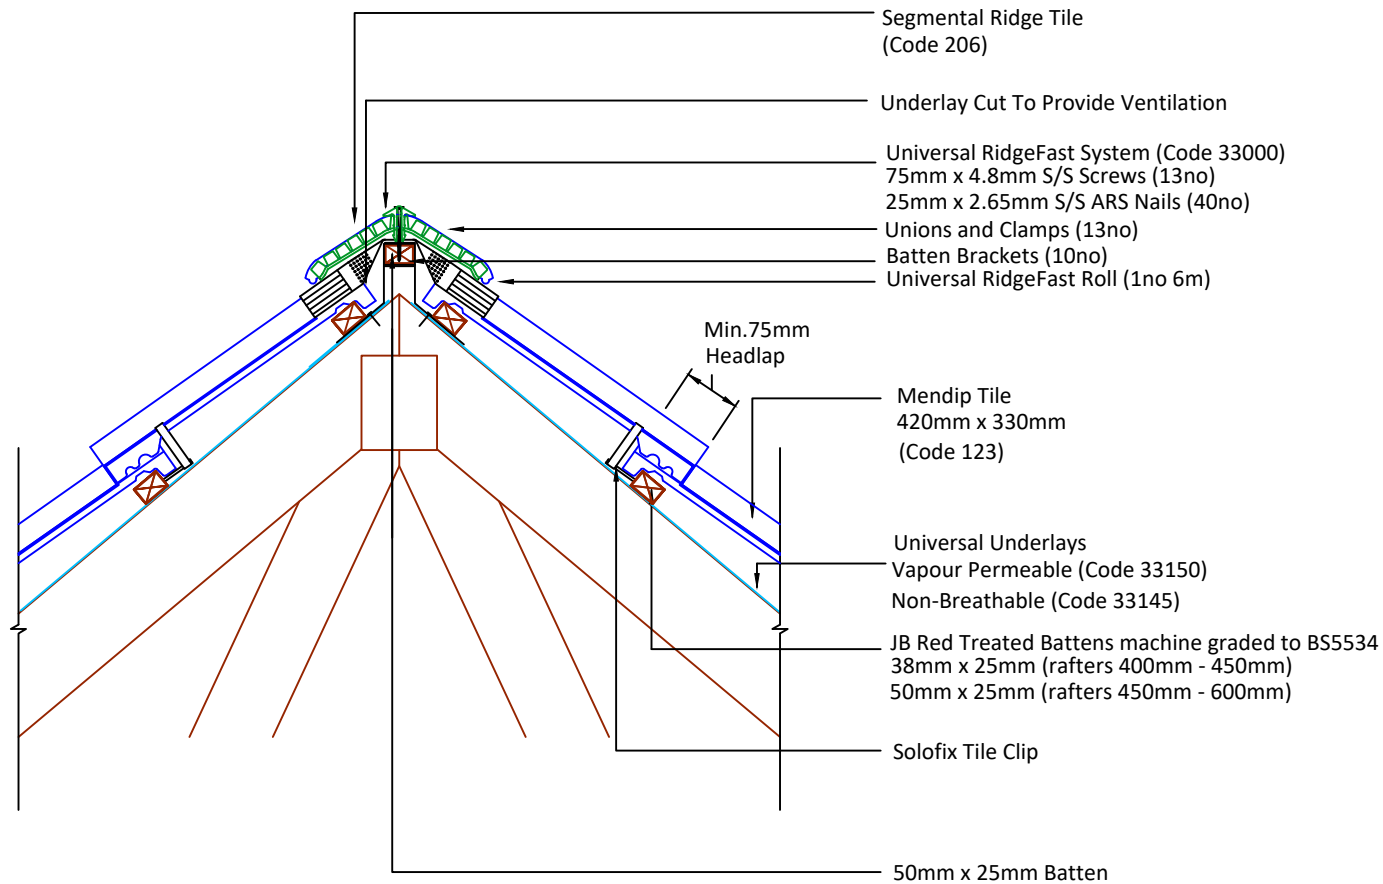

Tilefix Specrite
Estimator BIM

Visit marley.co.uk/technical-services for a full suite of online tools to help with your roof design, specification and fixing.

Feel free to talk to our experts at any time on 01283 722588.

Associated products & fixings

DRAWING NUMBER
79112340

DRAWING REVISION
A

DRAWING TITLE

RidgeFast Dry Ventilated Ridge - Modern

SCALE

1:10

Mendip