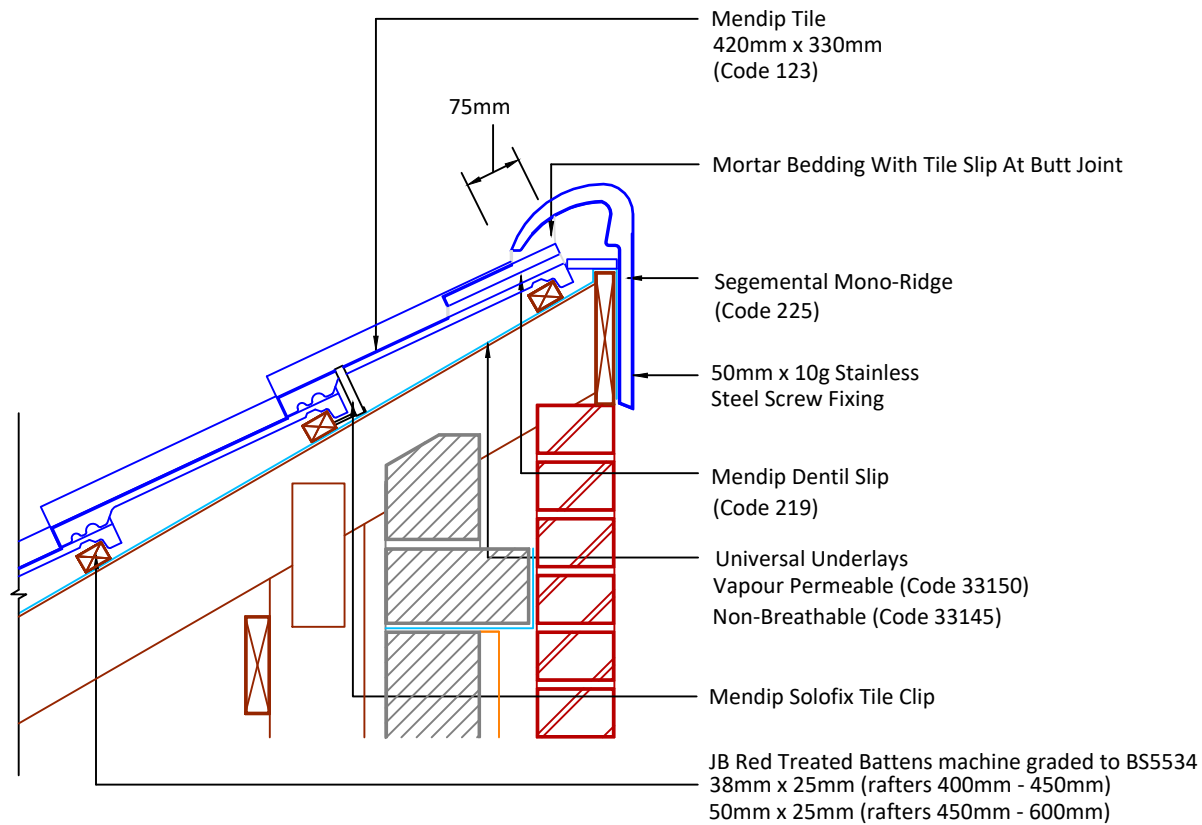

Tilefix Specrite
Estimator BIM

Visit marley.co.uk/technical-services for a full suite of online tools to help with your roof design, specification and fixing.

Feel free to talk to our experts at any time on 01283 722588.

Associated products & fixings

Mendip Aluminium Nail Pack
Code 30352 (500g)

Mendip SoloFix Tile Clips
Code 30442 (100 Pack)
Code 30432 (500 Pack)

DRAWING NUMBER
78012330

DRAWING REVISION
A

DRAWING TITLE

Mortar Bedded Mono-Ridge - Segmental

SCALE

1:10

Mendip